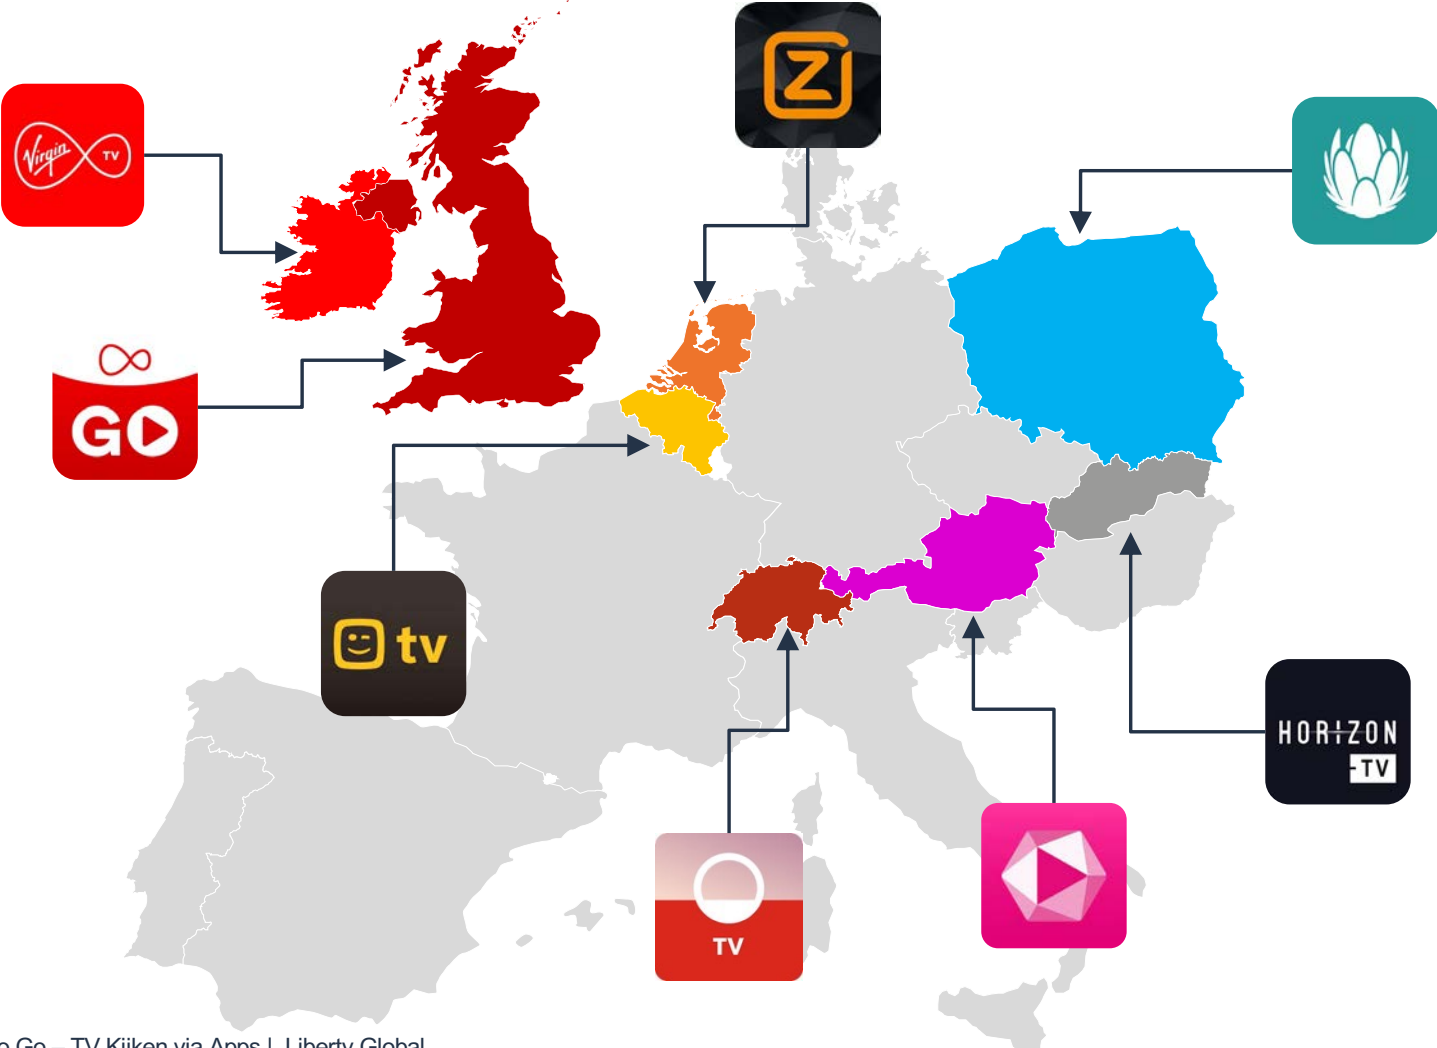

# 2014: INTRODUCTION OF HORIZON GO ANDROID APP

# 2020: INTRODUCTION OF ZIGGO GO ON ANDROID TV & APPLE TV

# USED IN 8 COUNTRIES...