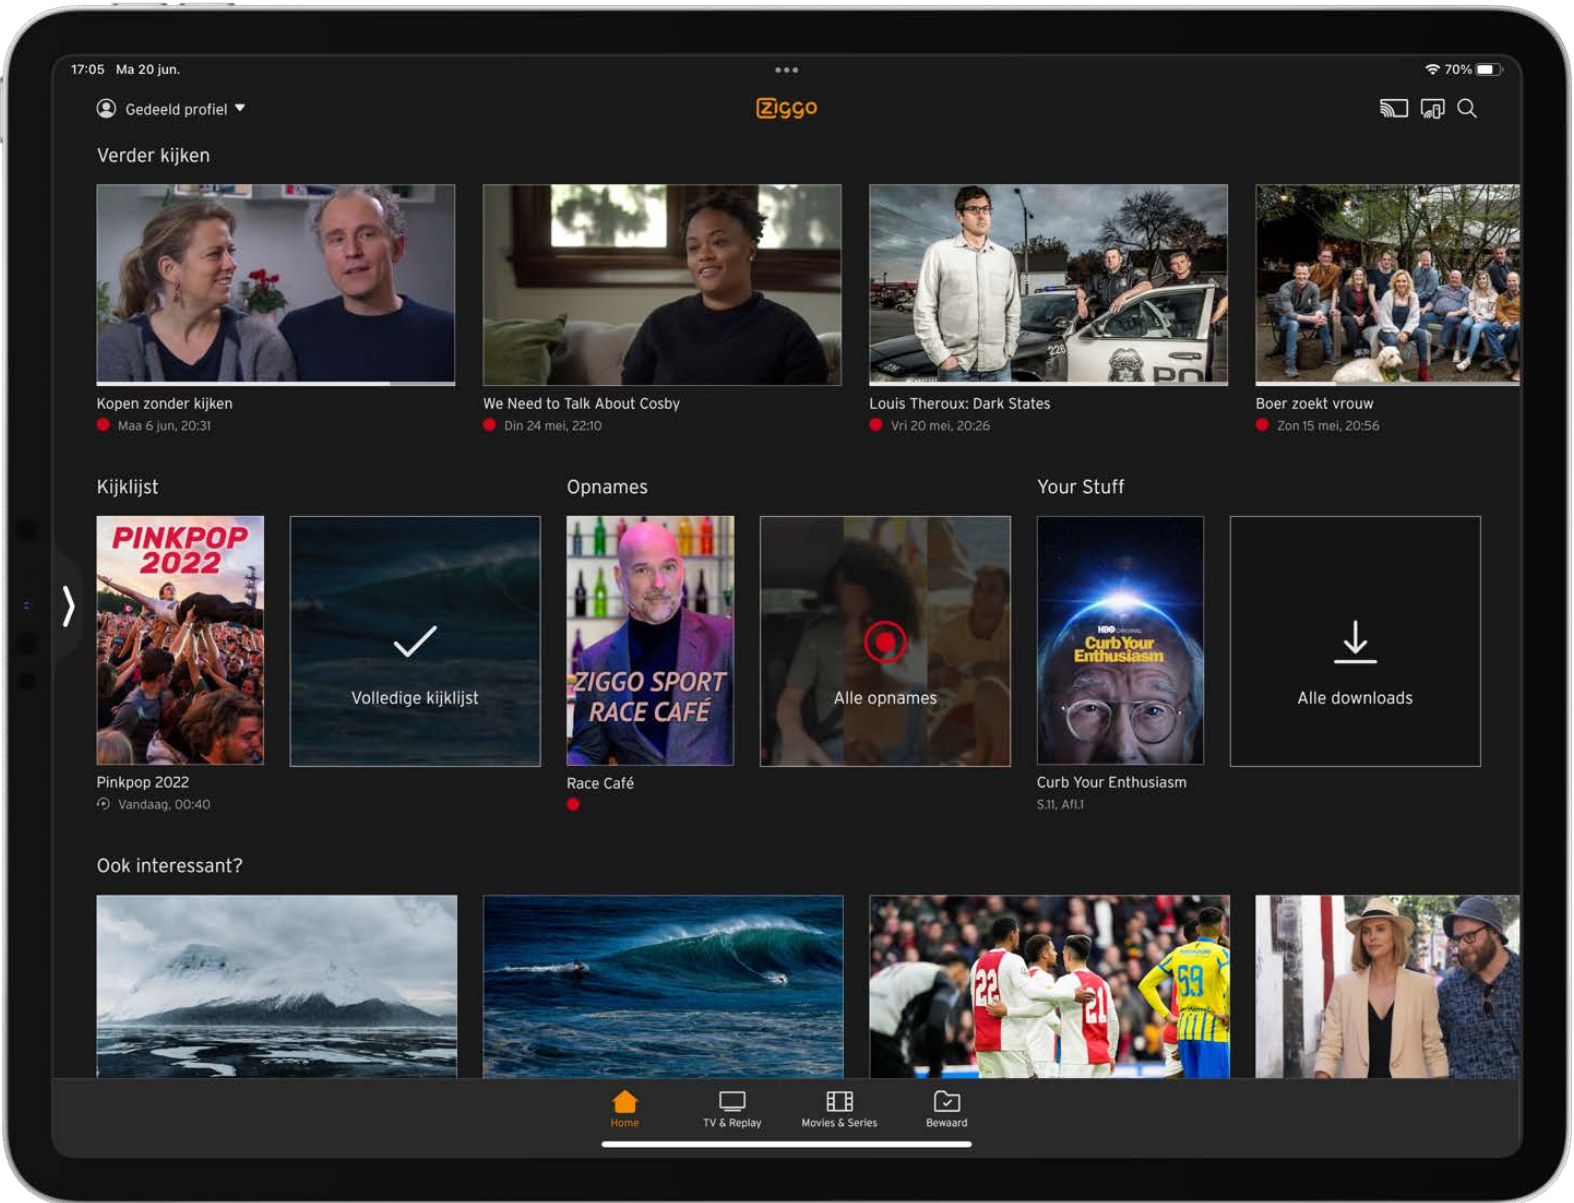

17:05 Ma 20 jun.

70%

Gedeeld profiel

Verder kijken

Kijklijst

Opnames

Your Stuff

Volledige kijklijst

Alle opnames

Alle downloads

Ook interessant?