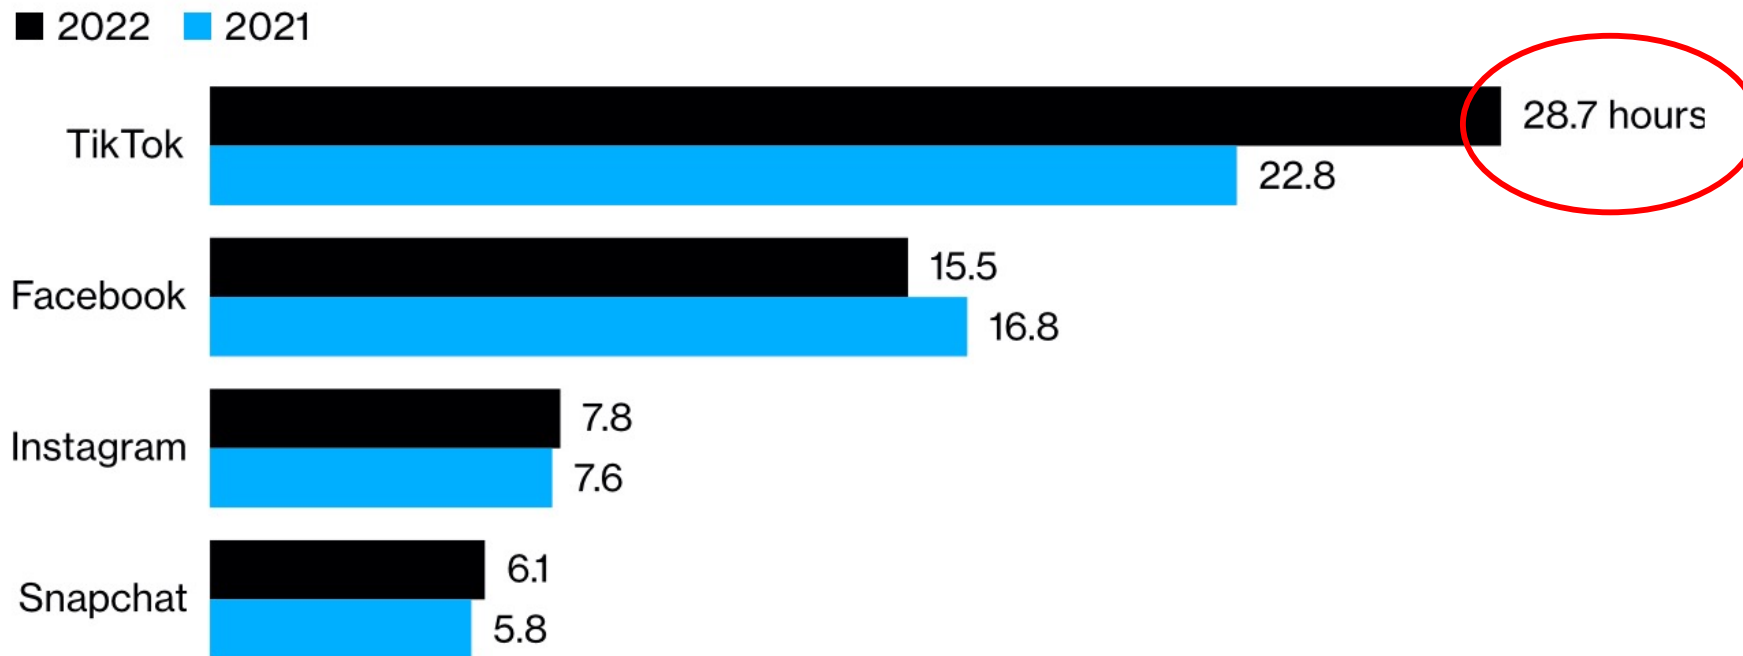

# IP PLAYER FLOW

IP Player Flow

# VIDEO-STREAMING BEHAVIOUR IS CHANGING RAPIDLY ...

Source: Data.ai

Average time per US Android user, comparable 1Q numbers