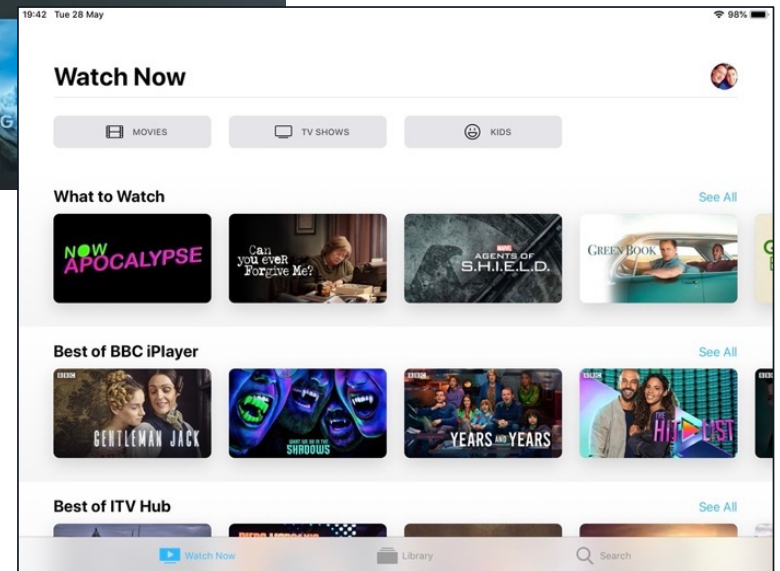

PLATFORM WAR...