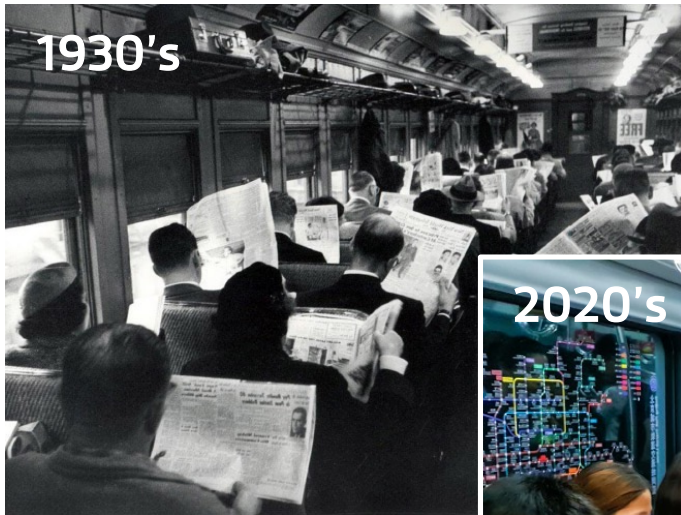

2020's

1930's