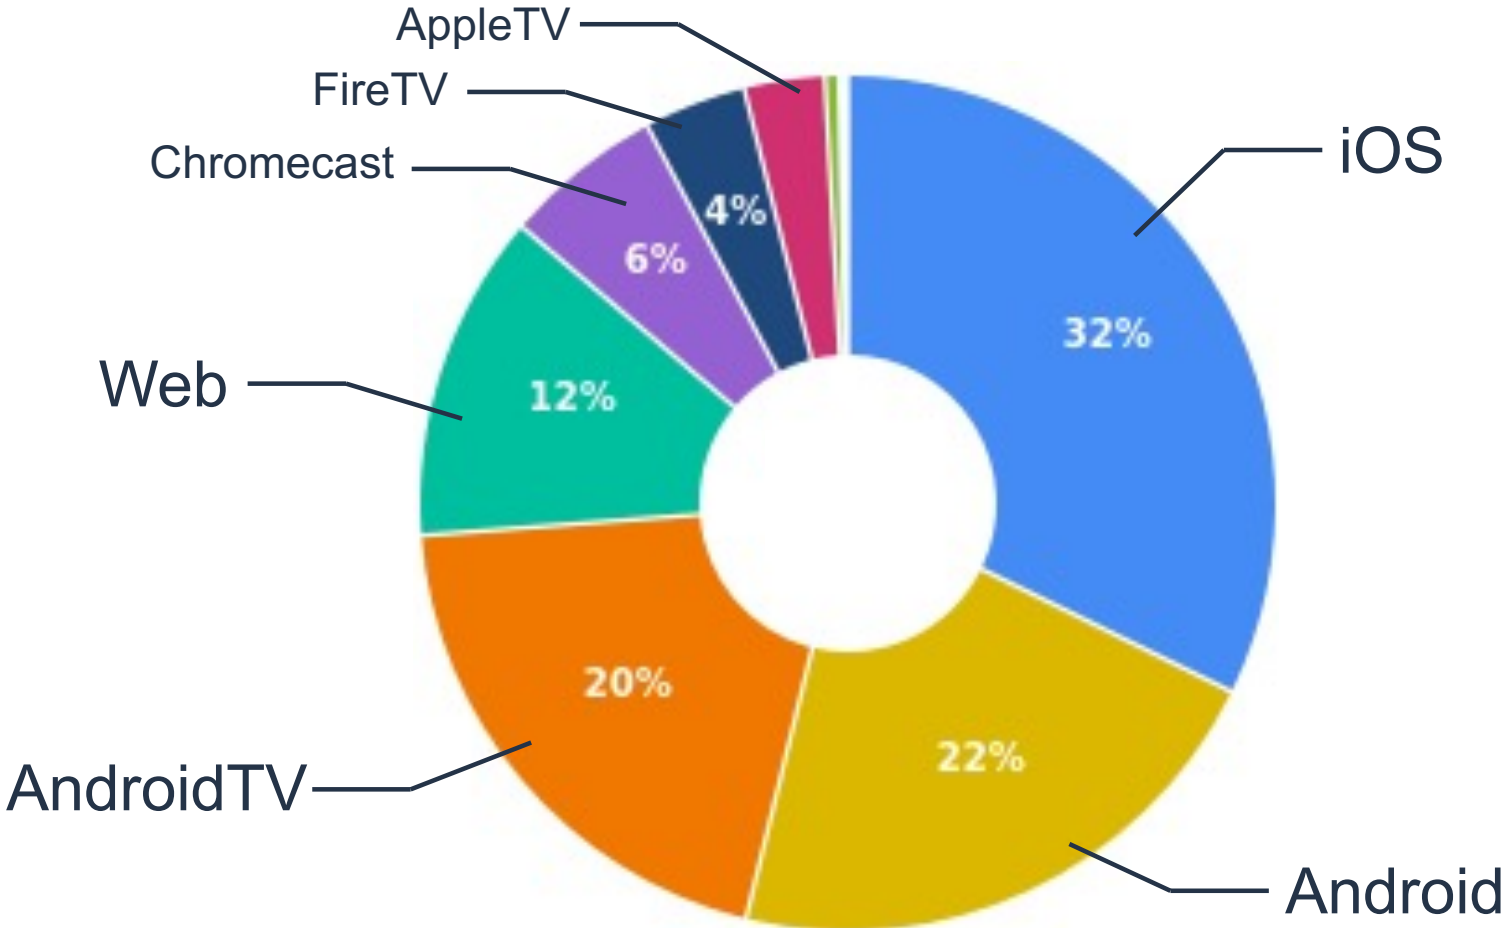

LIVE CONTENT - PLAYS BY PLAYER