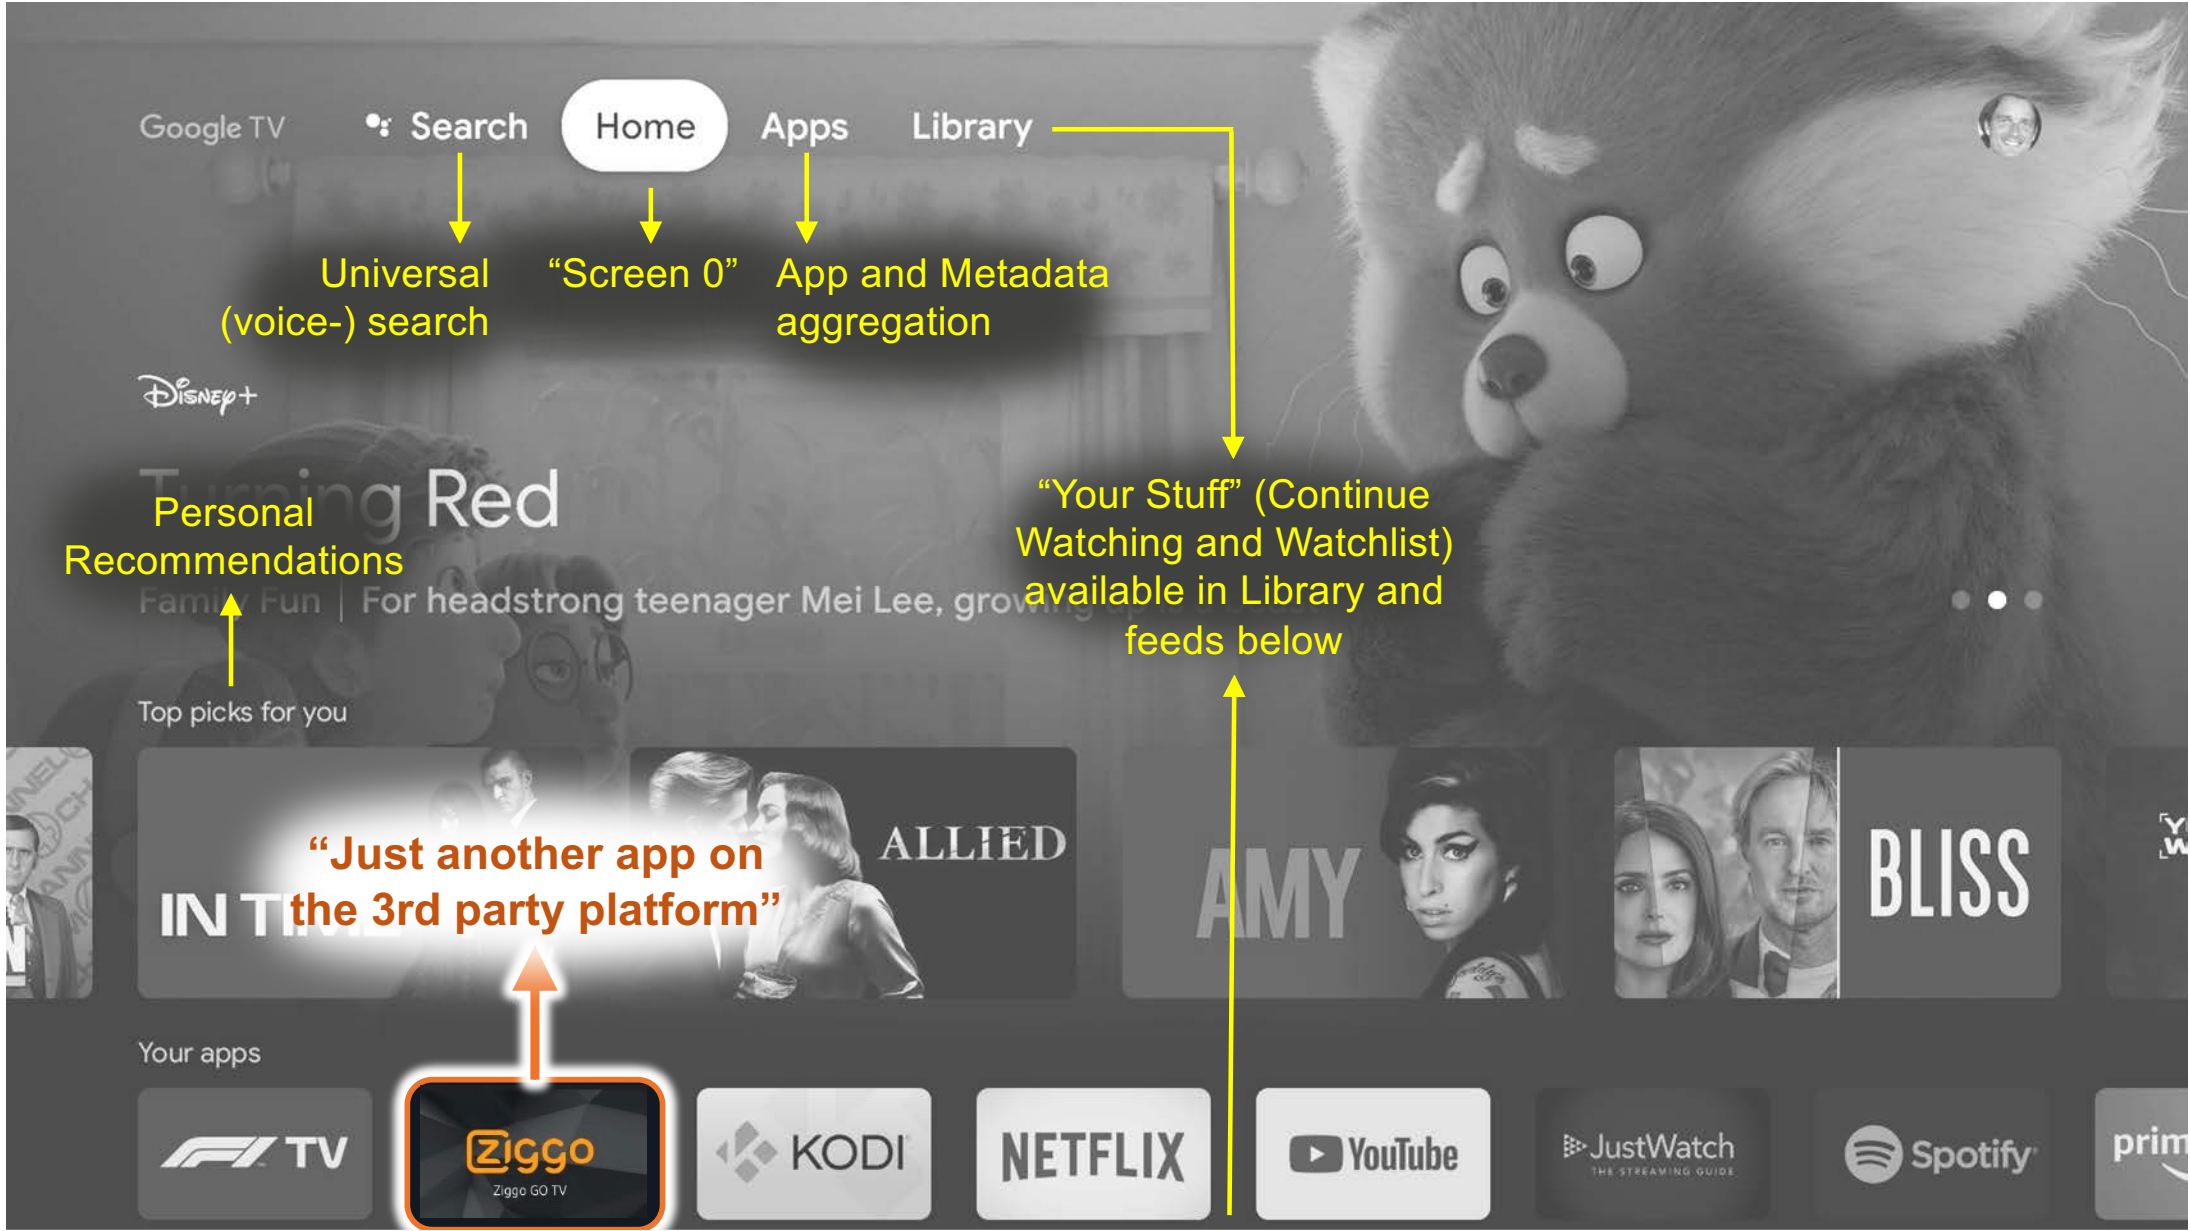

Library

Disney+

# Turning Red

Family Fun | For headstrong teenager Mei Lee, growing up is a beast

Top picks for you

Your apps

Google TV

Search

Home

Apps

Library

Universal (voice-) search

"Screen 0"

App and Metadata aggregation

Disney+

Turning Red

Personal Recommendations

Family Fun | For headstrong teenager Mei Lee, growing