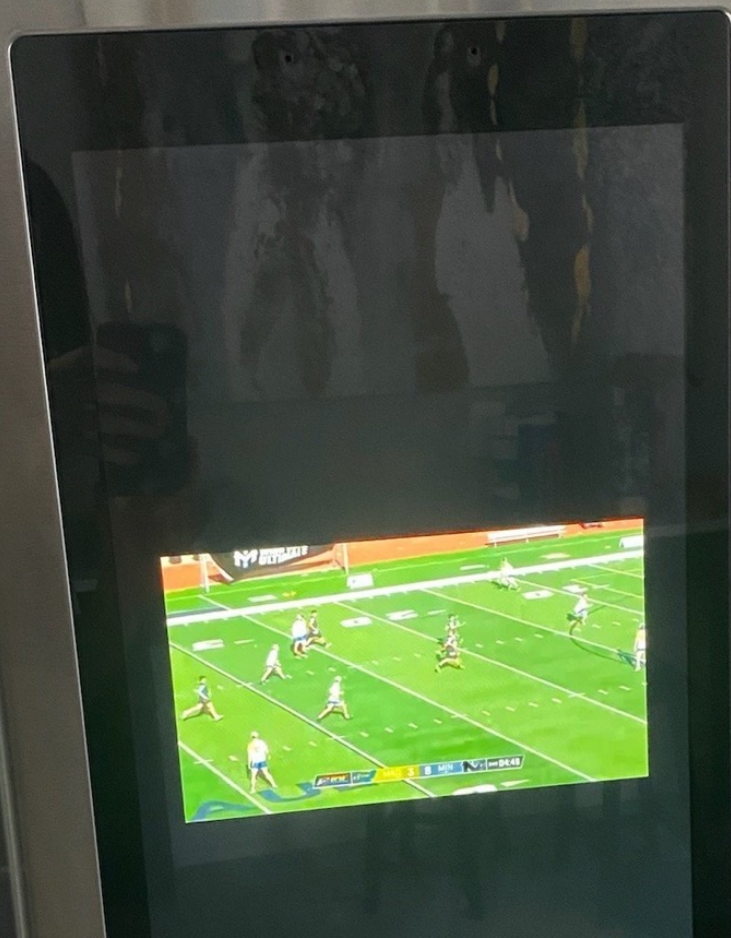

# VIRTUAL / AUGMENTED REALITY / 360

After a little experimentation with the Nreal Light, I could comfortably sit on a couch watching YouTube Dream SMP fandom recaps while knitting, wear it at my desk while using its Wikipedia app, or slip my phone into my pocket and walk around the kitchen making tea while watching anime. I even took the Light on the subway — I got a lot of funny looks, but the experience was about a million times better than my public transit adventures with a Gear VR six years ago. Nreal ships the device with