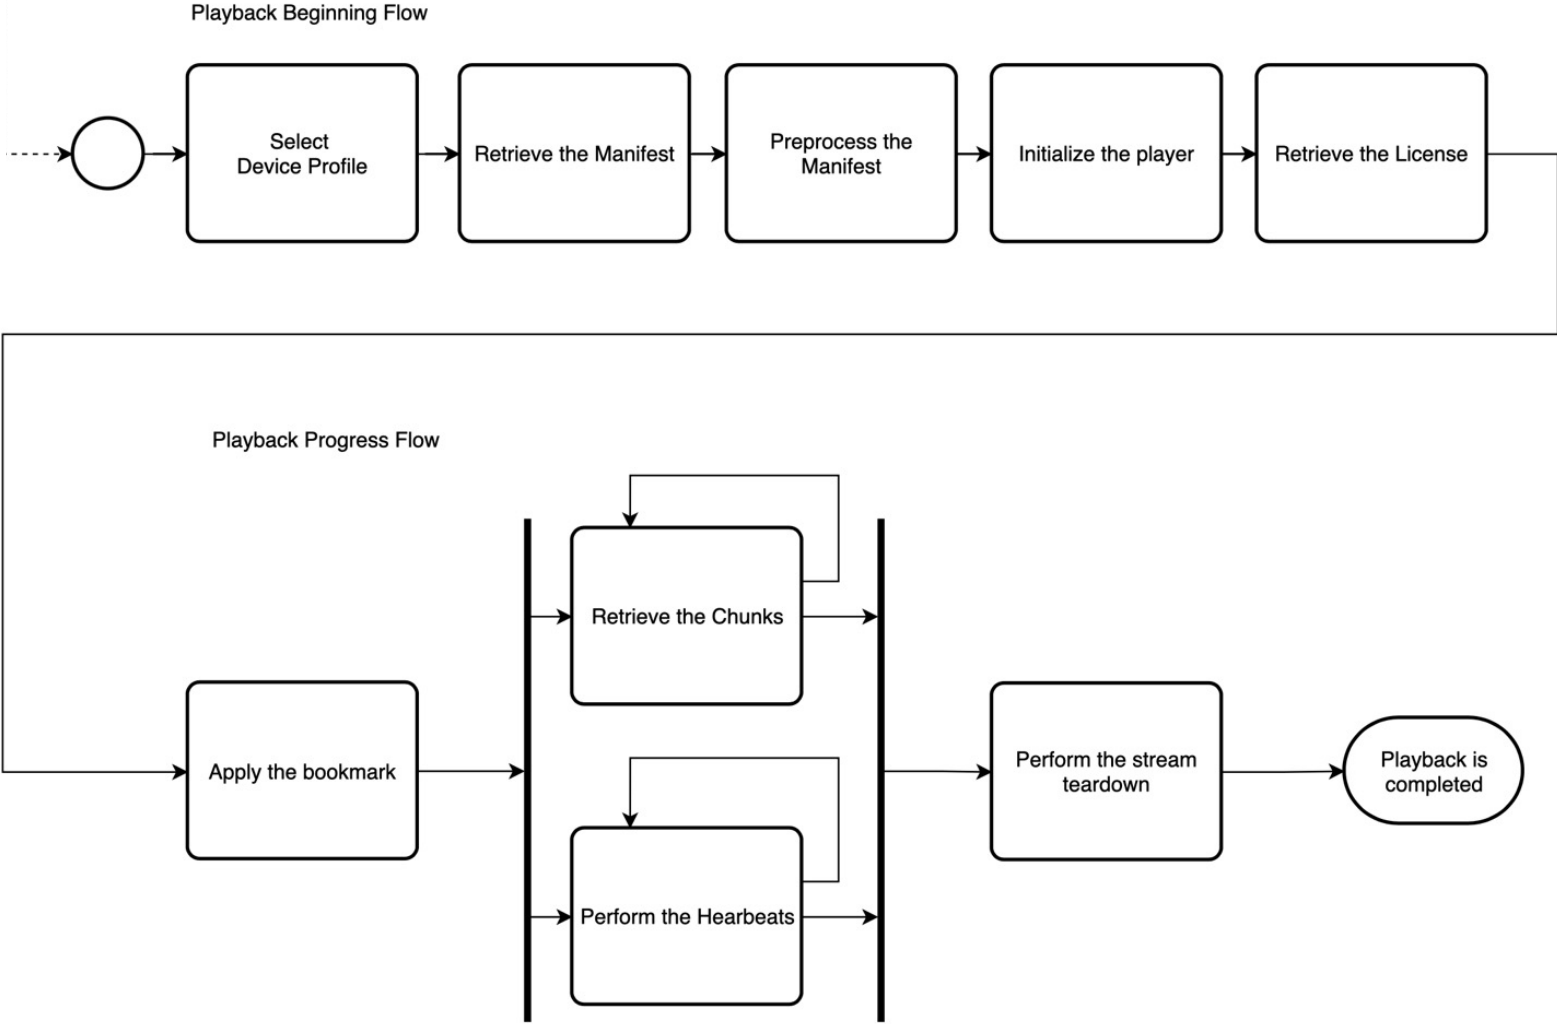

# WATCH FLOW

Multiple instances of program/show?

↳ All instances entitled?

↳ 4K?

↳ AVAD Content?

↳ Opted in?

↳ Concurrent Streams?

↳ Watching inside EU?

↳ Live or Startover?

↳ Parental Rating?

IP Player Flow

# IP PLAYER FLOW

IP Player Flow