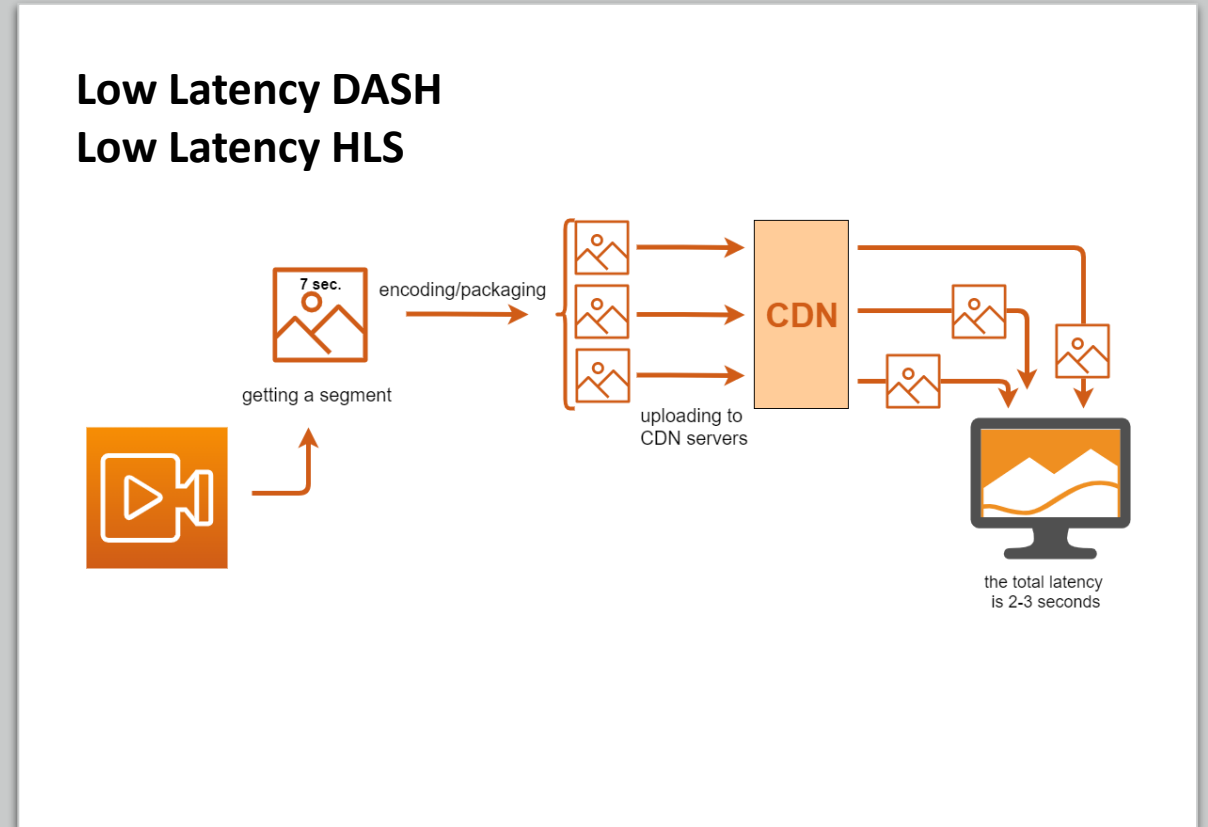

Bandwidth-in-bits-per-second * Round-trip-latency-in-seconds = TCP window size in bits / 8 = TCP window size in bytes

Tijd voor iets nieuws

Will Row: Three roads to jarusalem / <https://youtu.be/Col12gjnNII>