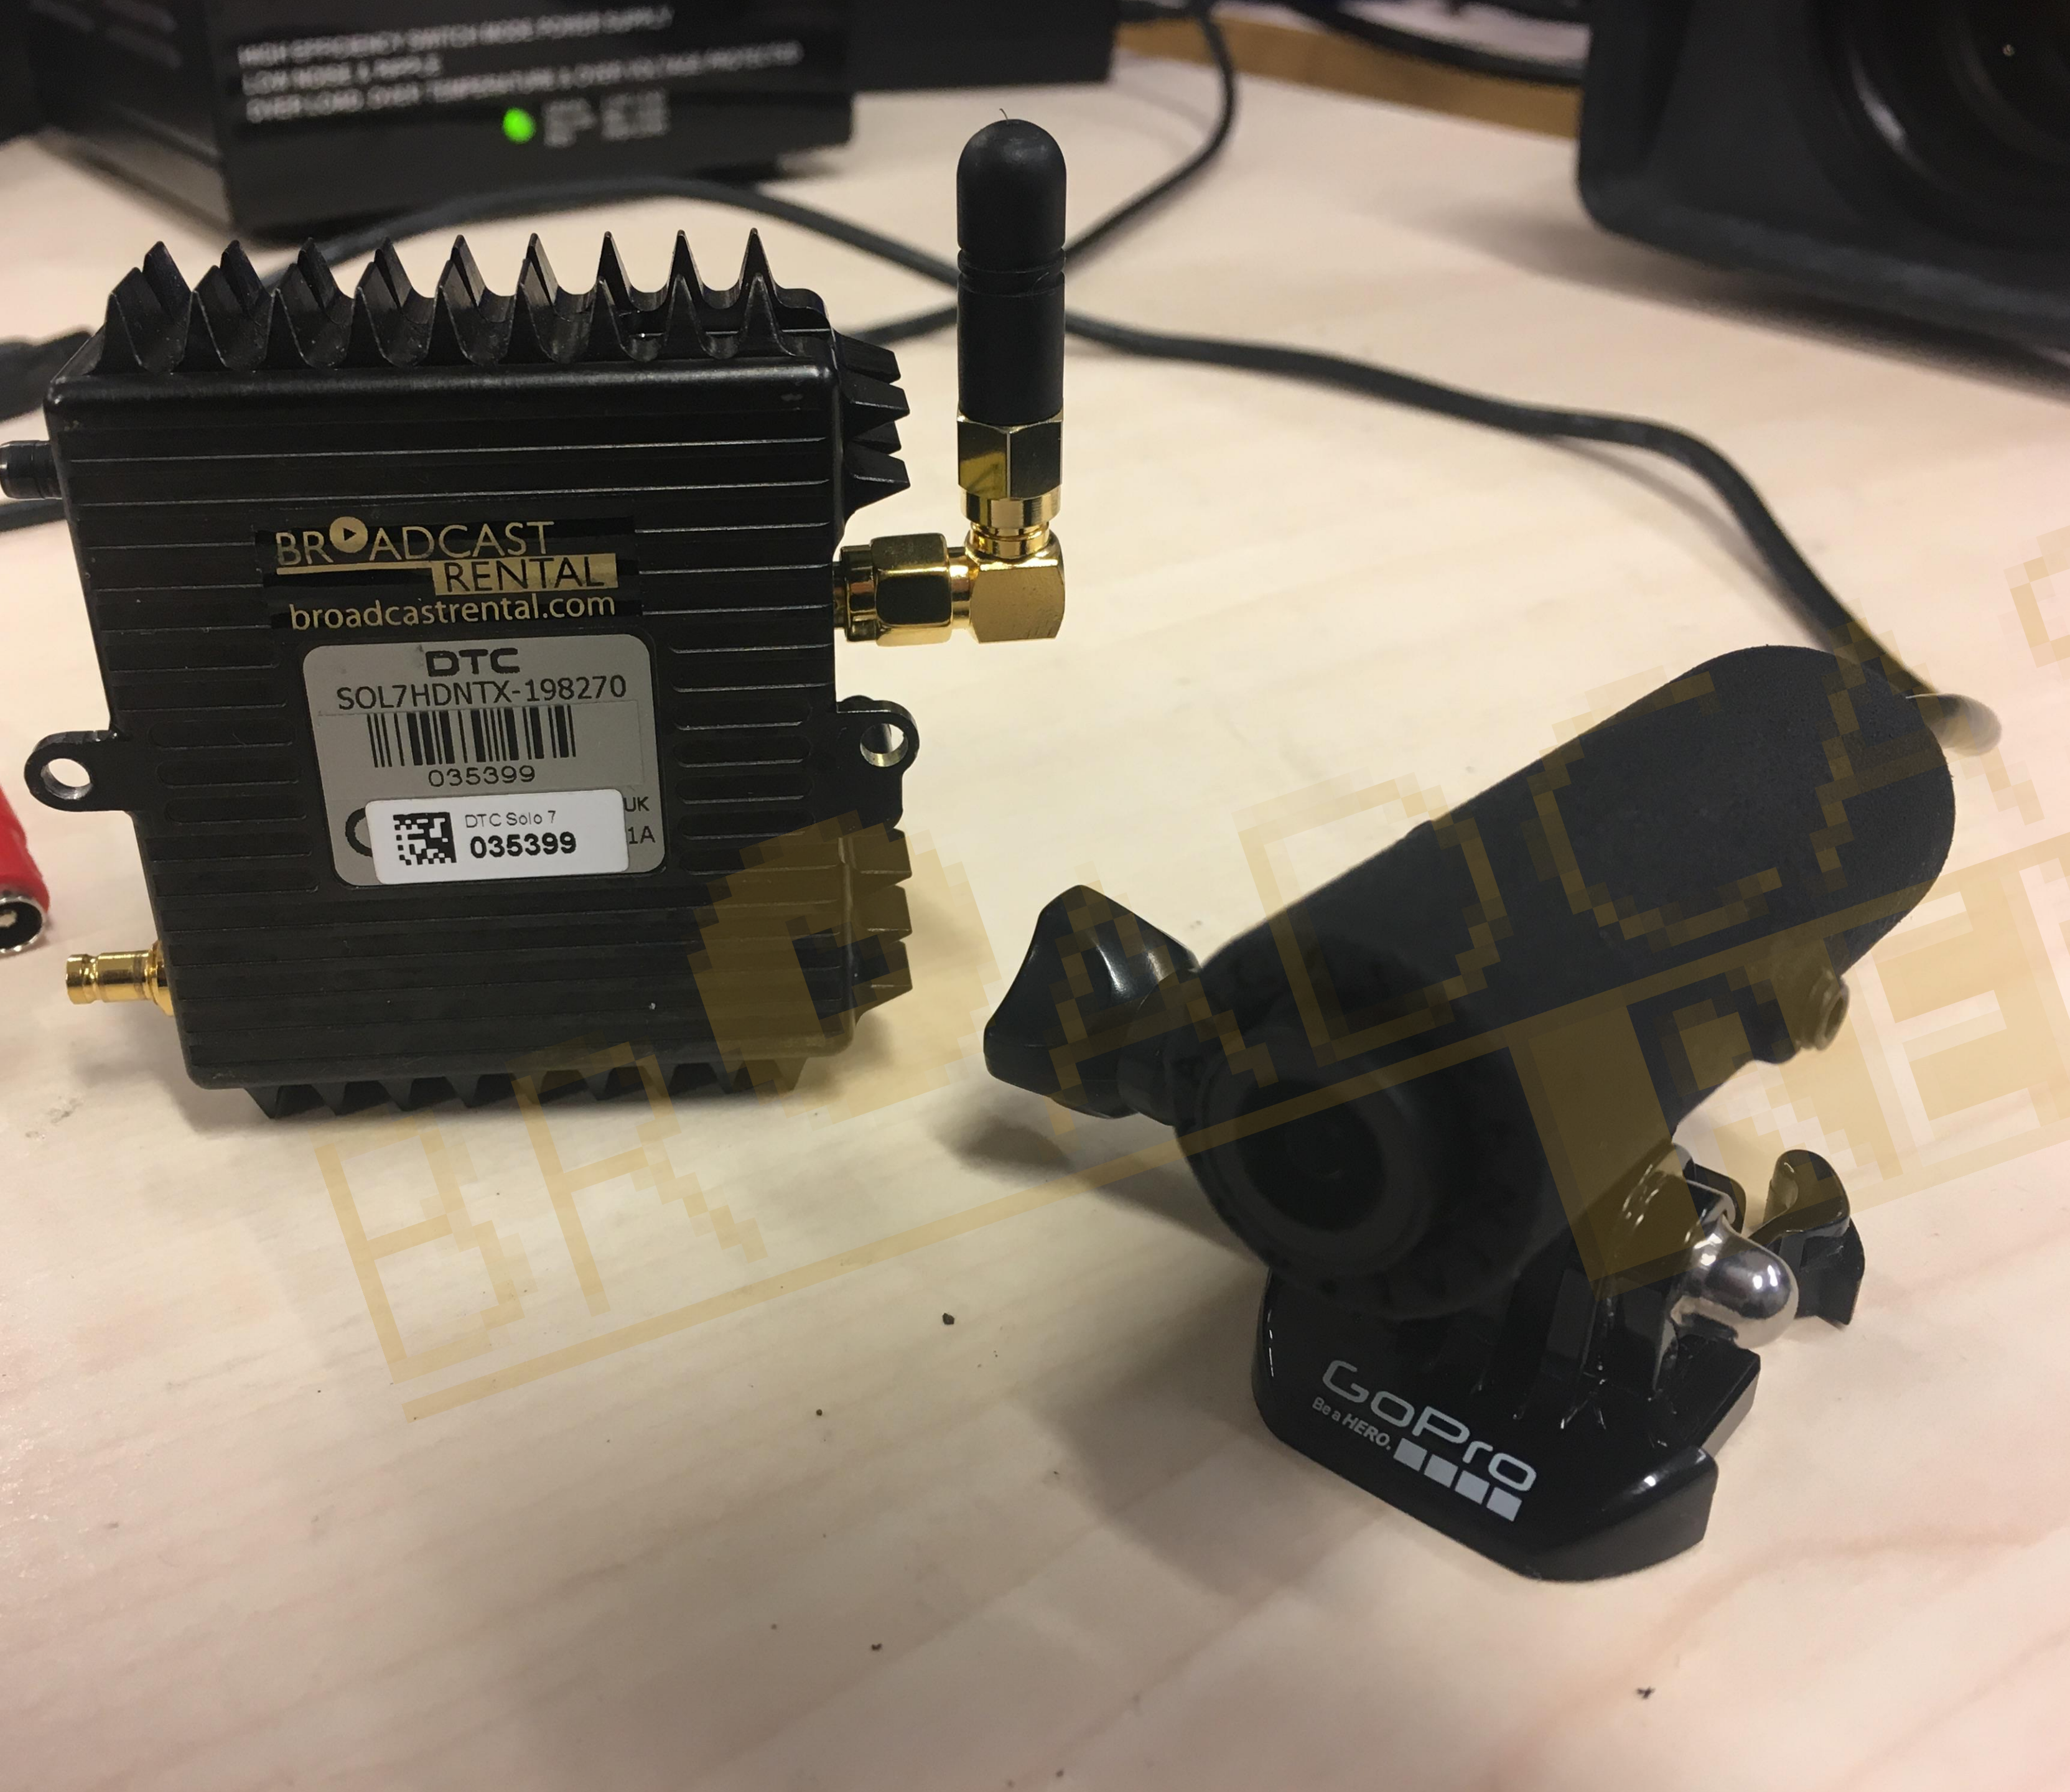

Camera Control
 Frequency range 403 - 473 MHz programmable in 12.5kHz steps
 Bandwidth 12.5 KHz Output power 1W
 Modulation type GMSK

arent

NOS

LF 2

BROADCAST
RENTAL