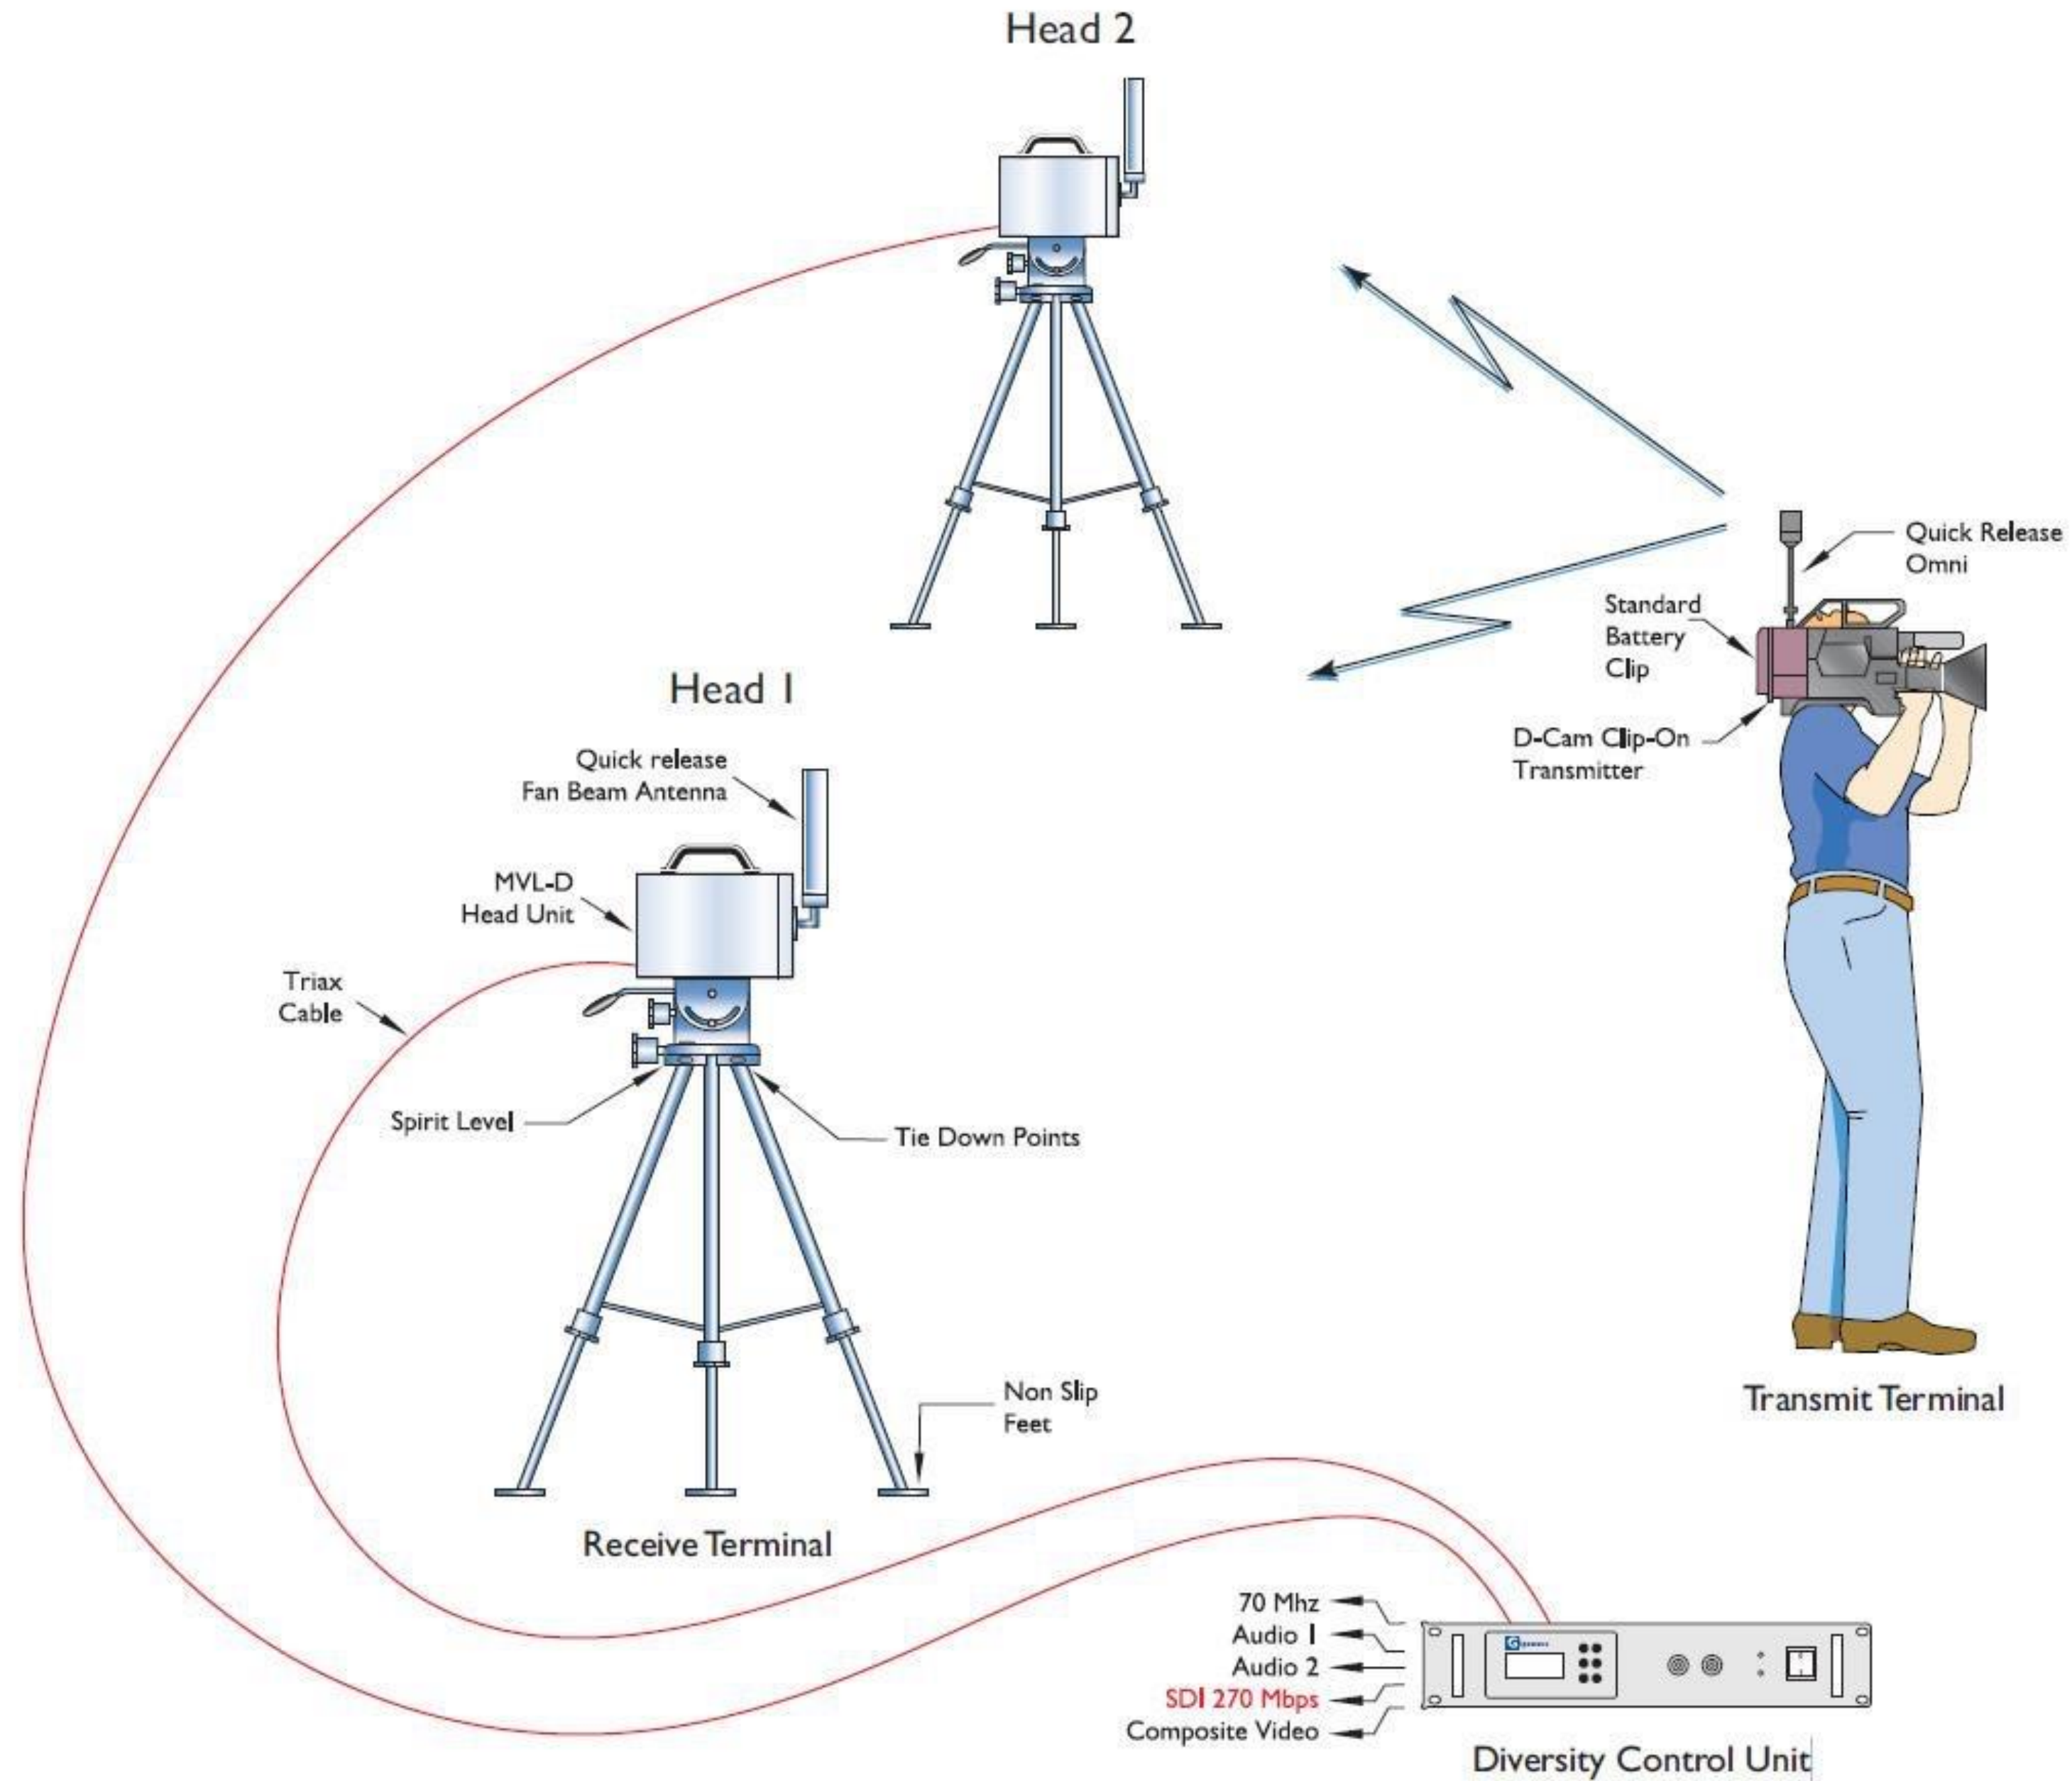

Typical D-Cam System with Diversity Receiver

Typical D-Cam System with Diversity Receiver

Typical D-Cam System with Diversity Receiver

Typical D-Cam System with Diversity Receiver

Video
 Frequency range 2.2 – 2.4 GHz programmable in 250kHz steps
 Bandwidth 8MHz Output power 100mW
 Modulation type DVB-T (QPSK 16QAM or 64QAM)

Camera Control
 Frequency range 403 - 473 MHz programmable in 12.5kHz steps
 Bandwidth 12.5 KHz Output power 1W
 Modulation type GMSK

arent

NOS

LF 2

BROADCAST
RENTAL