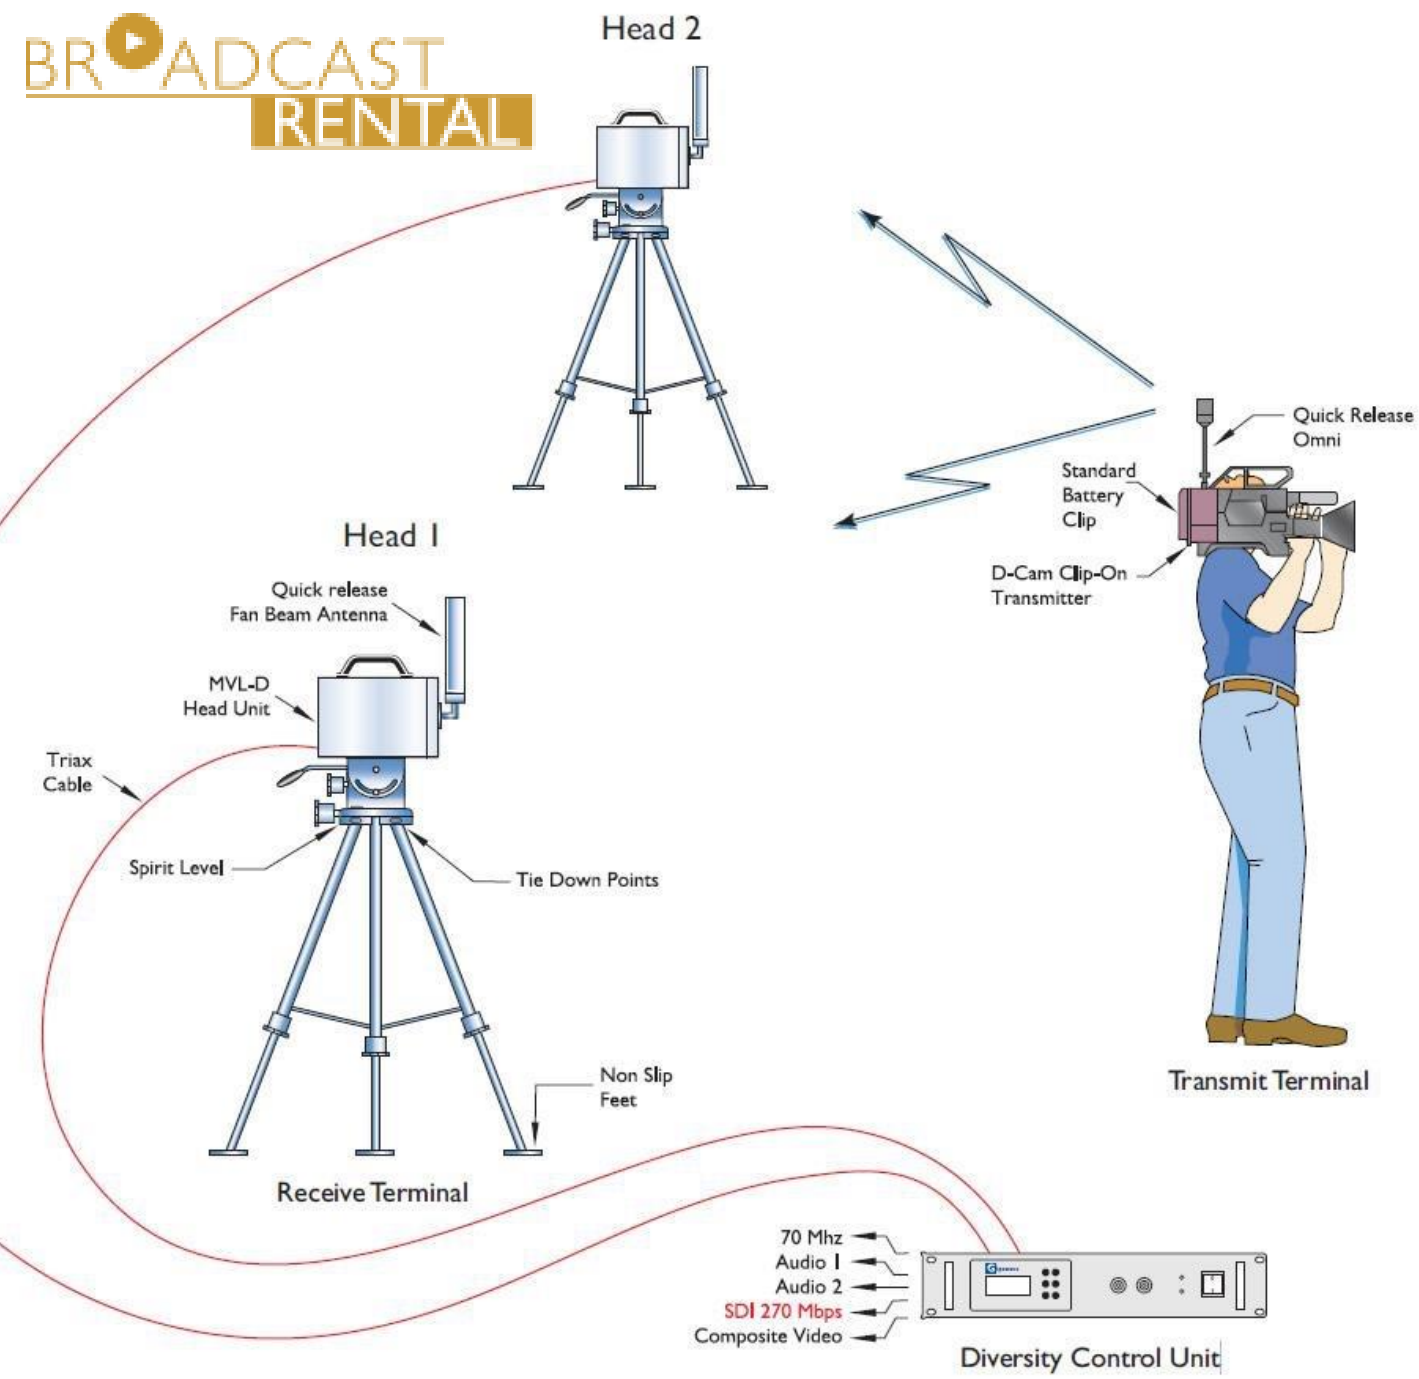

Typical D-Cam System with Diversity Receiver

Typical D-Cam System with Diversity Receiver

Typical D-Cam System with Diversity Receiver

Typical D-Cam System with Diversity Receiver

Video
 Frequency range 2.2 – 2.4 GHz programmable in 250kHz steps
 Bandwidth 8MHz Output power 100mW
 Modulation type DVB-T (QPSK 16QAM or 64QAM)

Camera Control
 Frequency range 403 - 473 MHz programmable in 12.5kHz steps
 Bandwidth 12.5 KHz Output power 1W
 Modulation type GMSK

arent

NOS

LF 2

BROADCAST
RENTAL