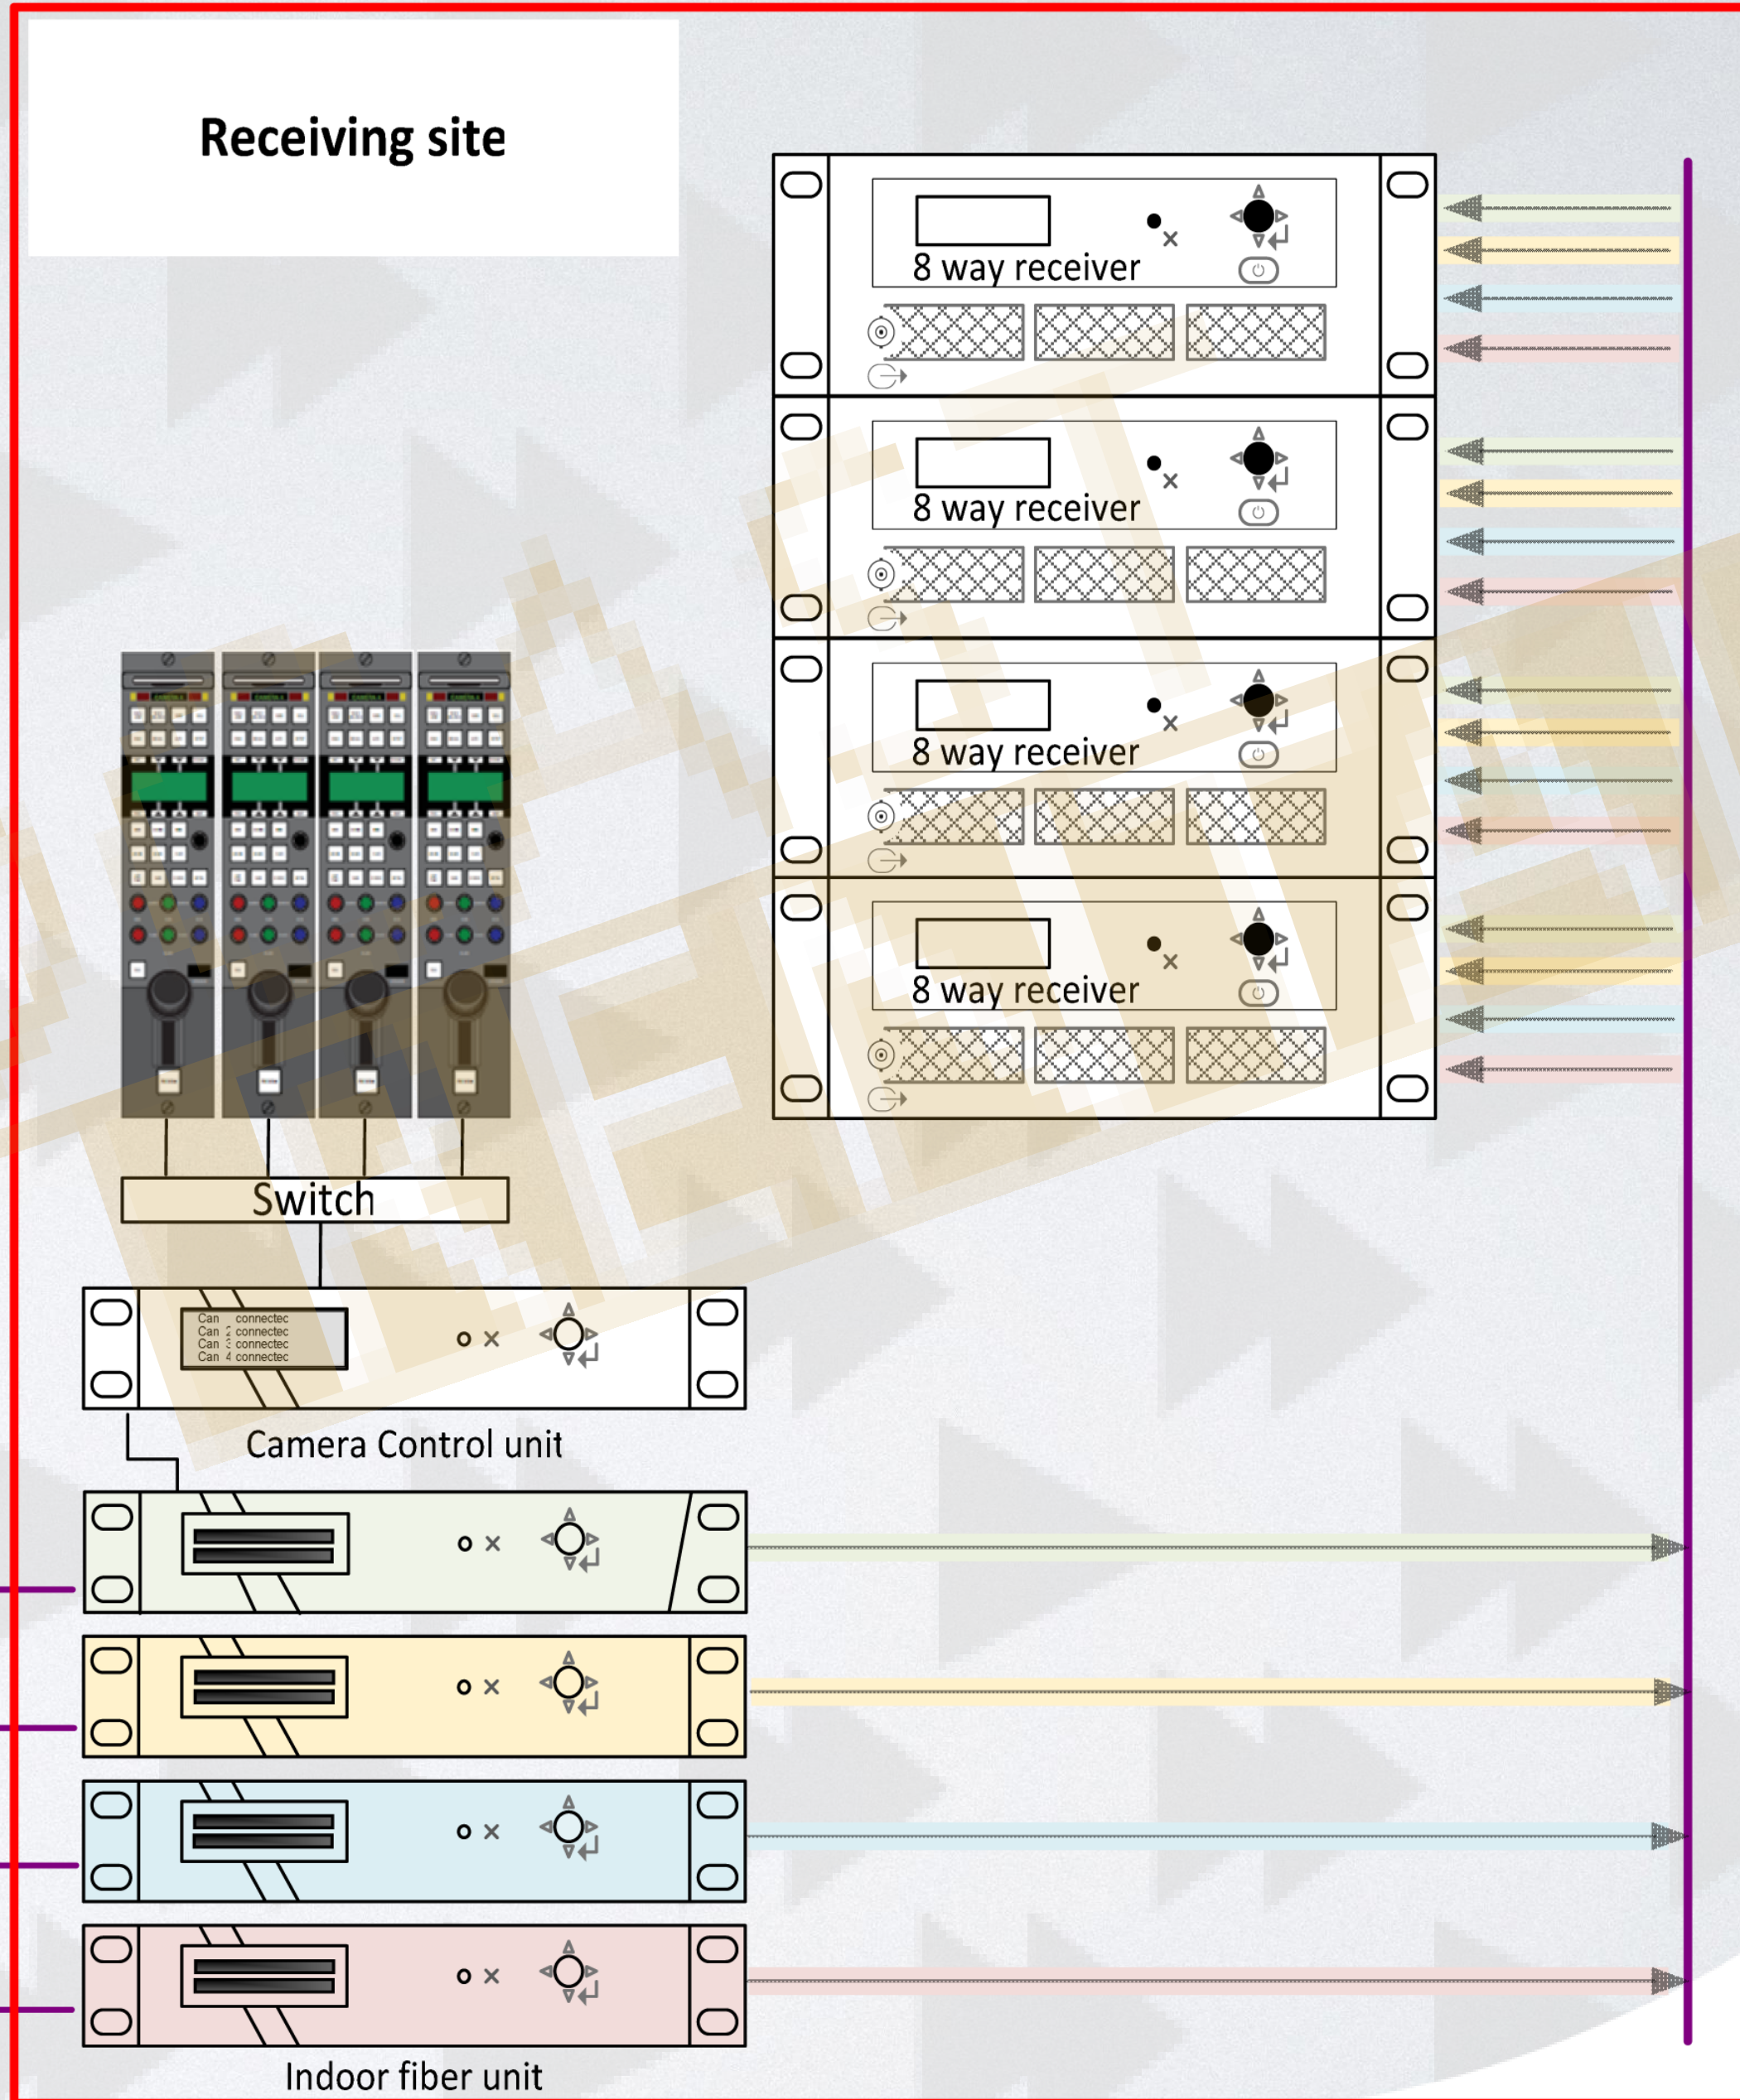

Typical D-Cam System with Diversity Receiver

Typical D-Cam System with Diversity Receiver

Typical D-Cam System with Diversity Receiver

Typical D-Cam System with Diversity Receiver

Video
 Frequency range 2.2 – 2.4 GHz programmable in 250kHz steps
 Bandwidth 8MHz Output power 100mW
 Modulation type DVB-T (QPSK 16QAM or 64QAM)

Camera Control
 Frequency range 403 - 473 MHz programmable in 12.5kHz steps
 Bandwidth 12.5 KHz Output power 1W
 Modulation type GMSK

arent

NOS

LF 2

BROADCAST
RENTAL