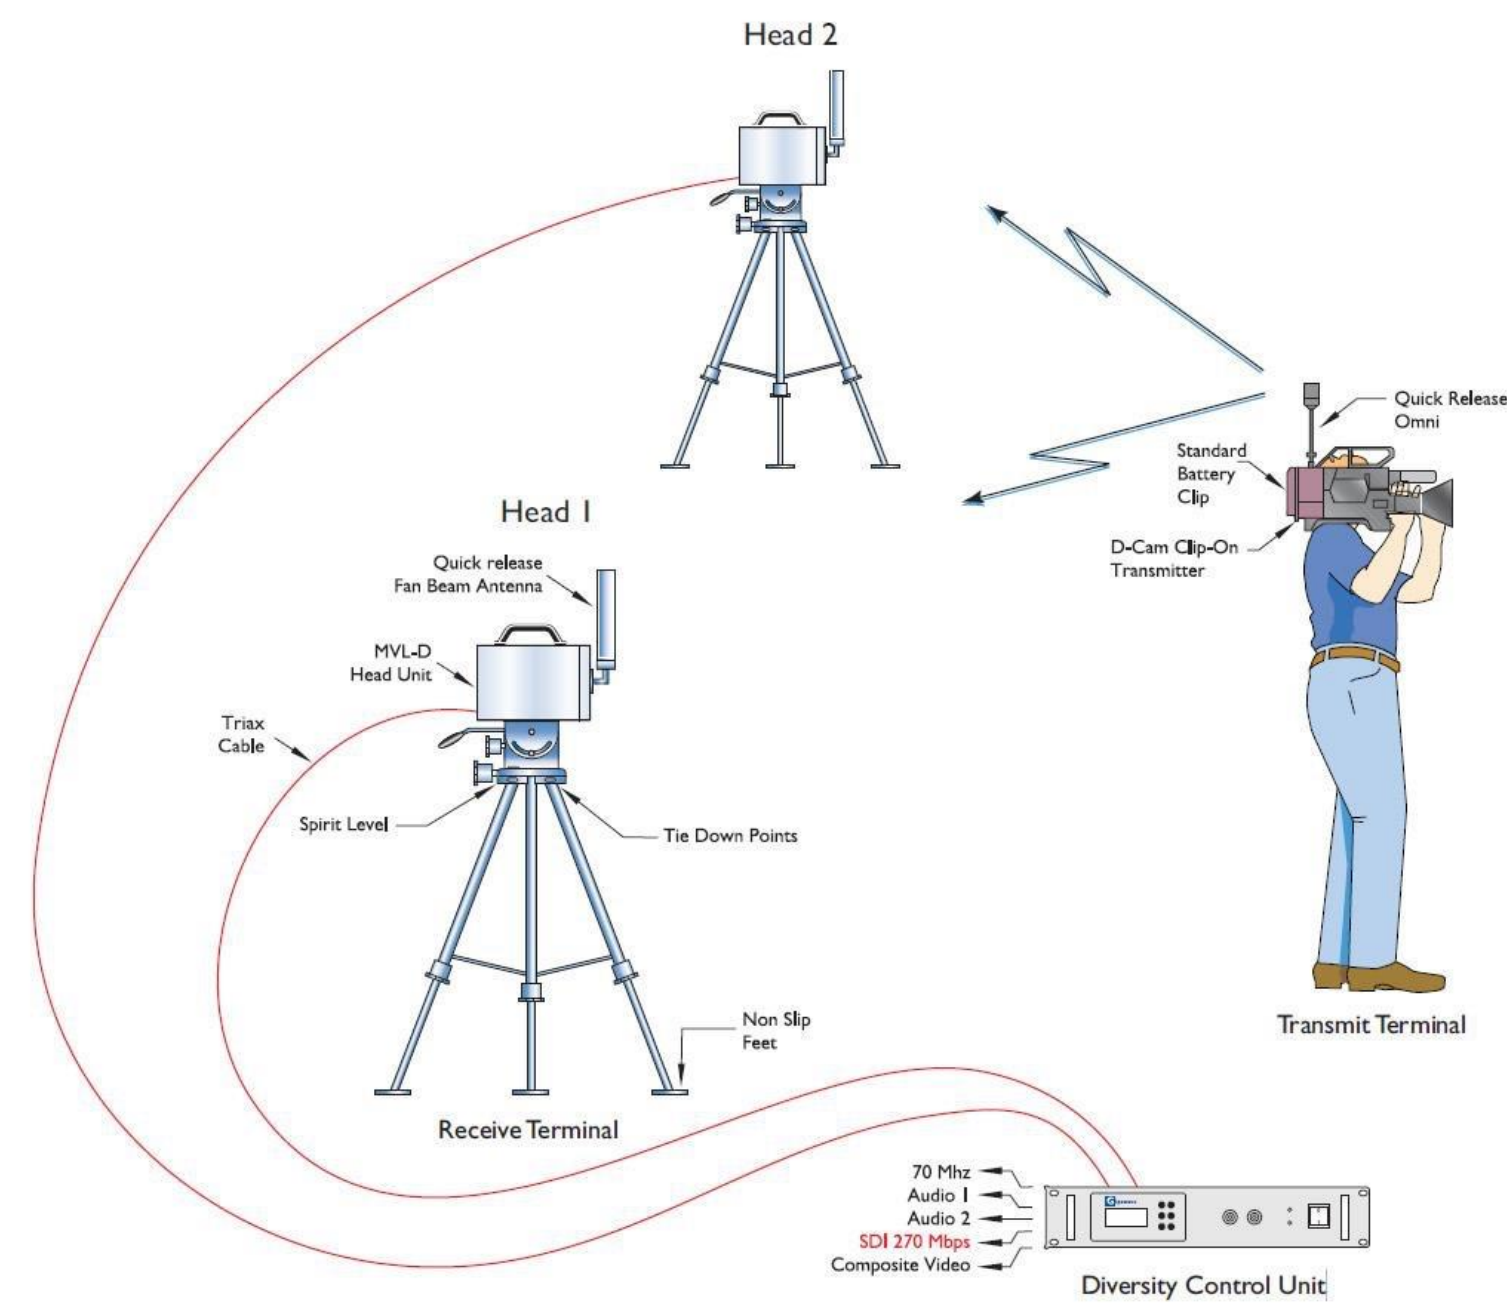

Typical D-Cam System with Diversity Receiver

Typical D-Cam System with Diversity Receiver

Typical D-Cam System with Diversity Receiver

Typical D-Cam System with Diversity Receiver

Video
 Frequency range 2.2 – 2.4 GHz programmable in 250kHz steps
 Bandwidth 8MHz Output power 100mW
 Modulation type DVB-T (QPSK 16QAM or 64QAM)

Camera Control
 Frequency range 403 - 473 MHz programmable in 12.5kHz steps
 Bandwidth 12.5 KHz Output power 1W
 Modulation type GMSK

arent

NOS

LF 2

BROADCAST
RENTAL