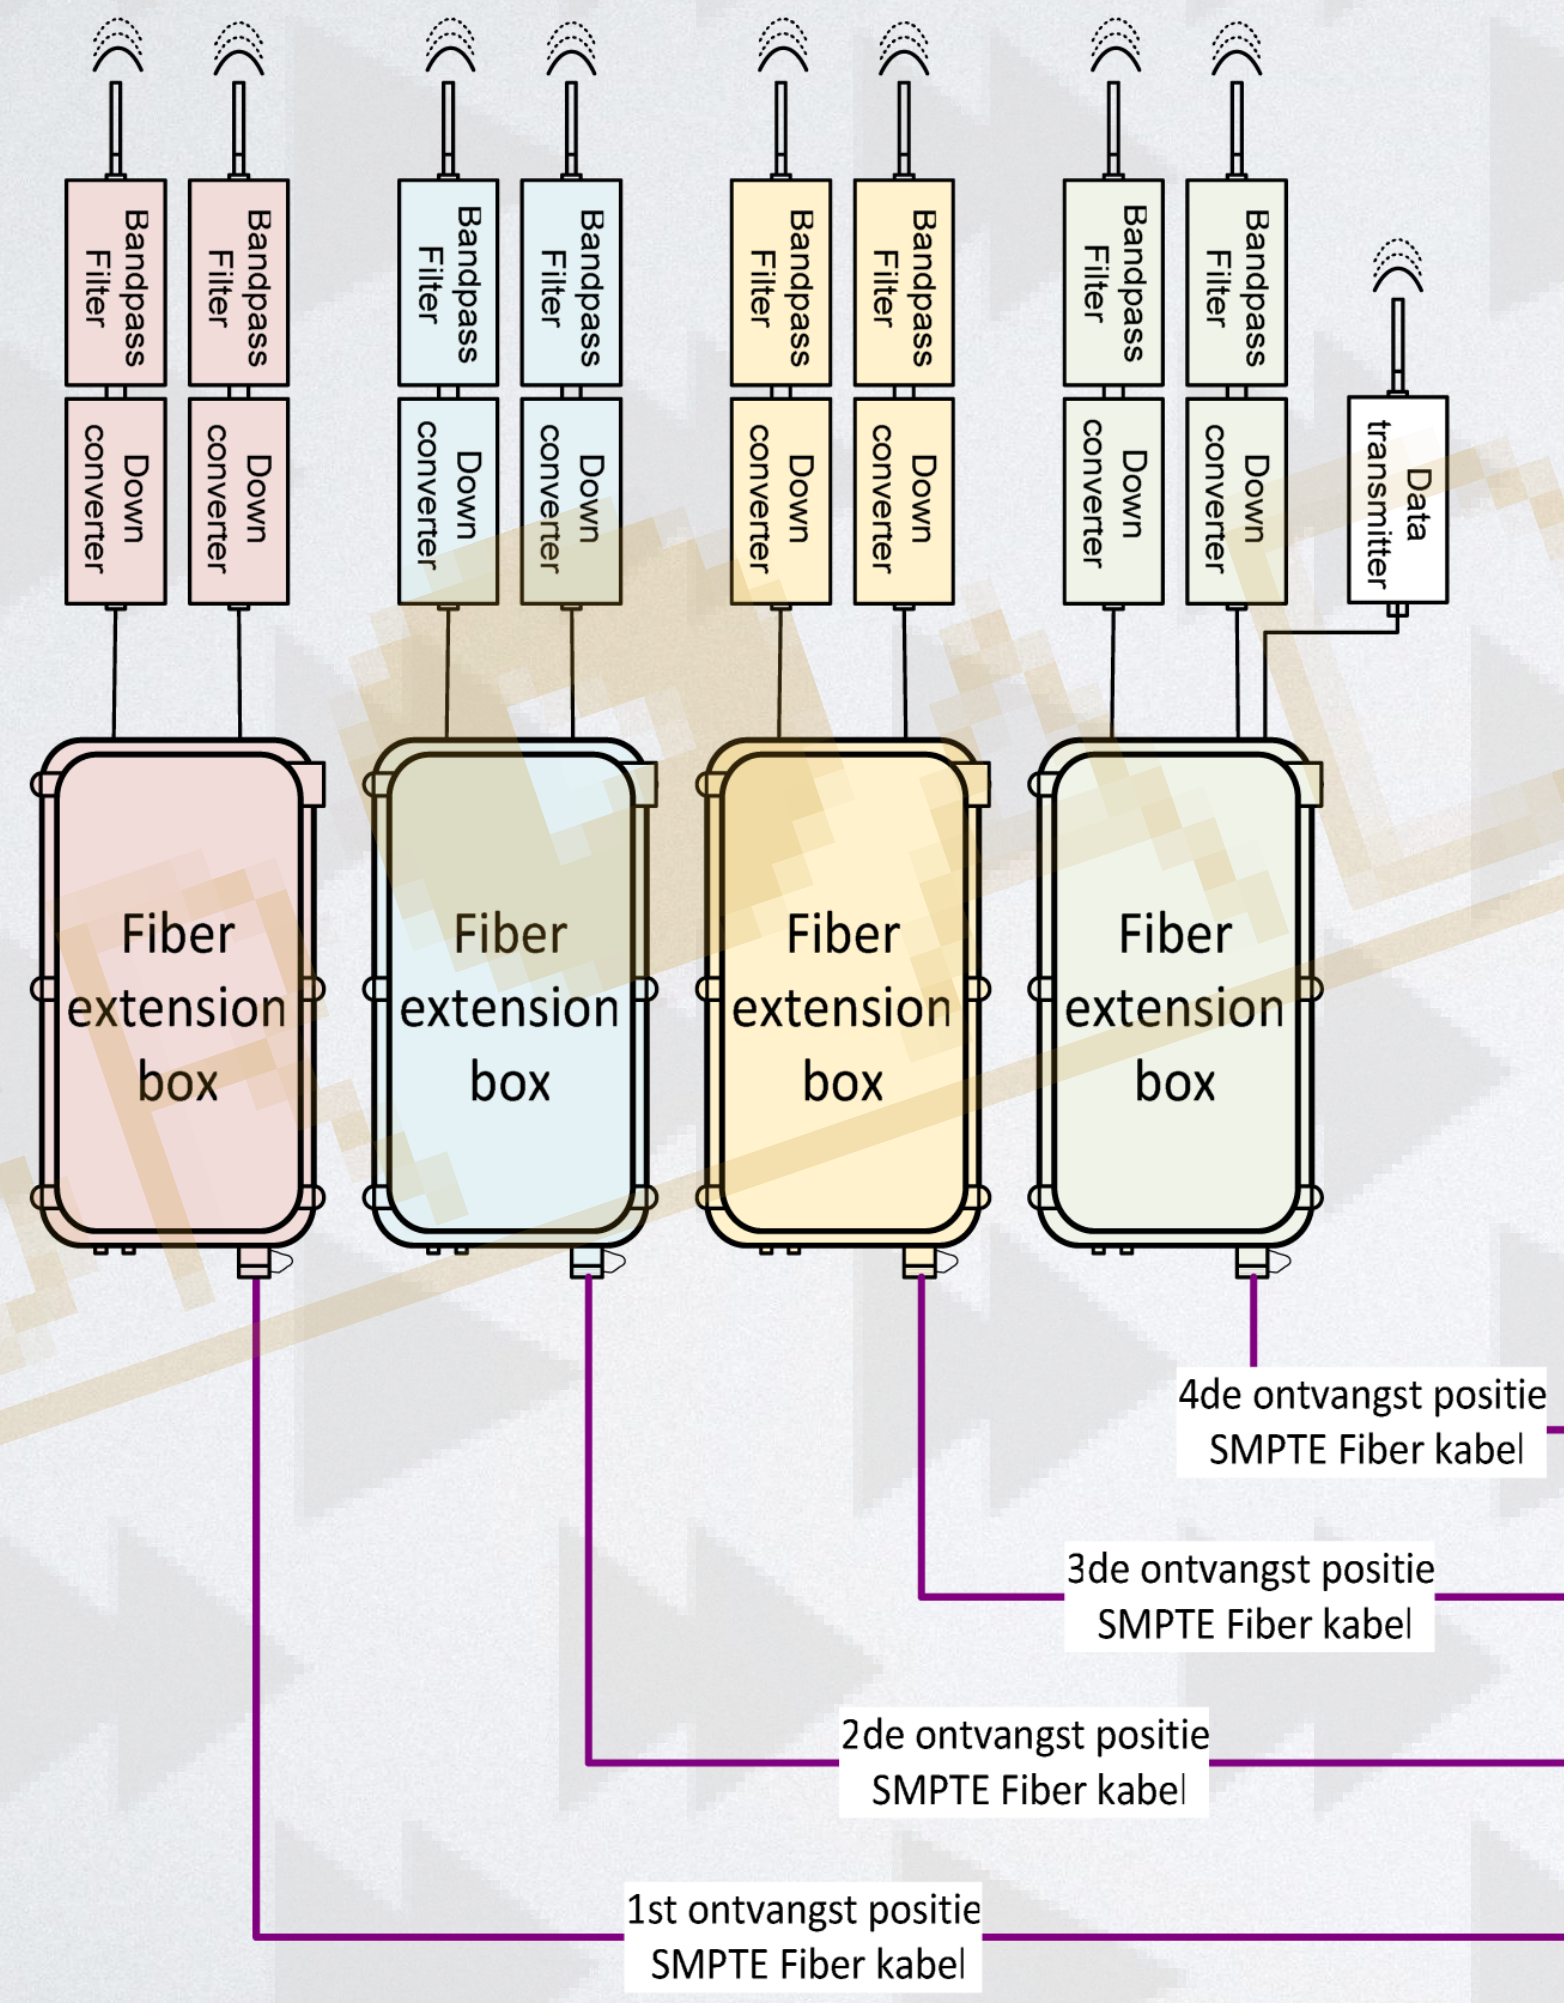

Typical D-Cam System with Diversity Receiver

Typical D-Cam System with Diversity Receiver

Typical D-Cam System with Diversity Receiver

Typical D-Cam System with Diversity Receiver

Video
 Frequency range 2.2 – 2.4 GHz programmable in 250kHz steps
 Bandwidth 8MHz Output power 100mW
 Modulation type DVB-T (QPSK 16QAM or 64QAM)

Camera Control
 Frequency range 403 - 473 MHz programmable in 12.5kHz steps
 Bandwidth 12.5 KHz Output power 1W
 Modulation type GMSK

arent

NOS

LF 2

BROADCAST
RENTAL