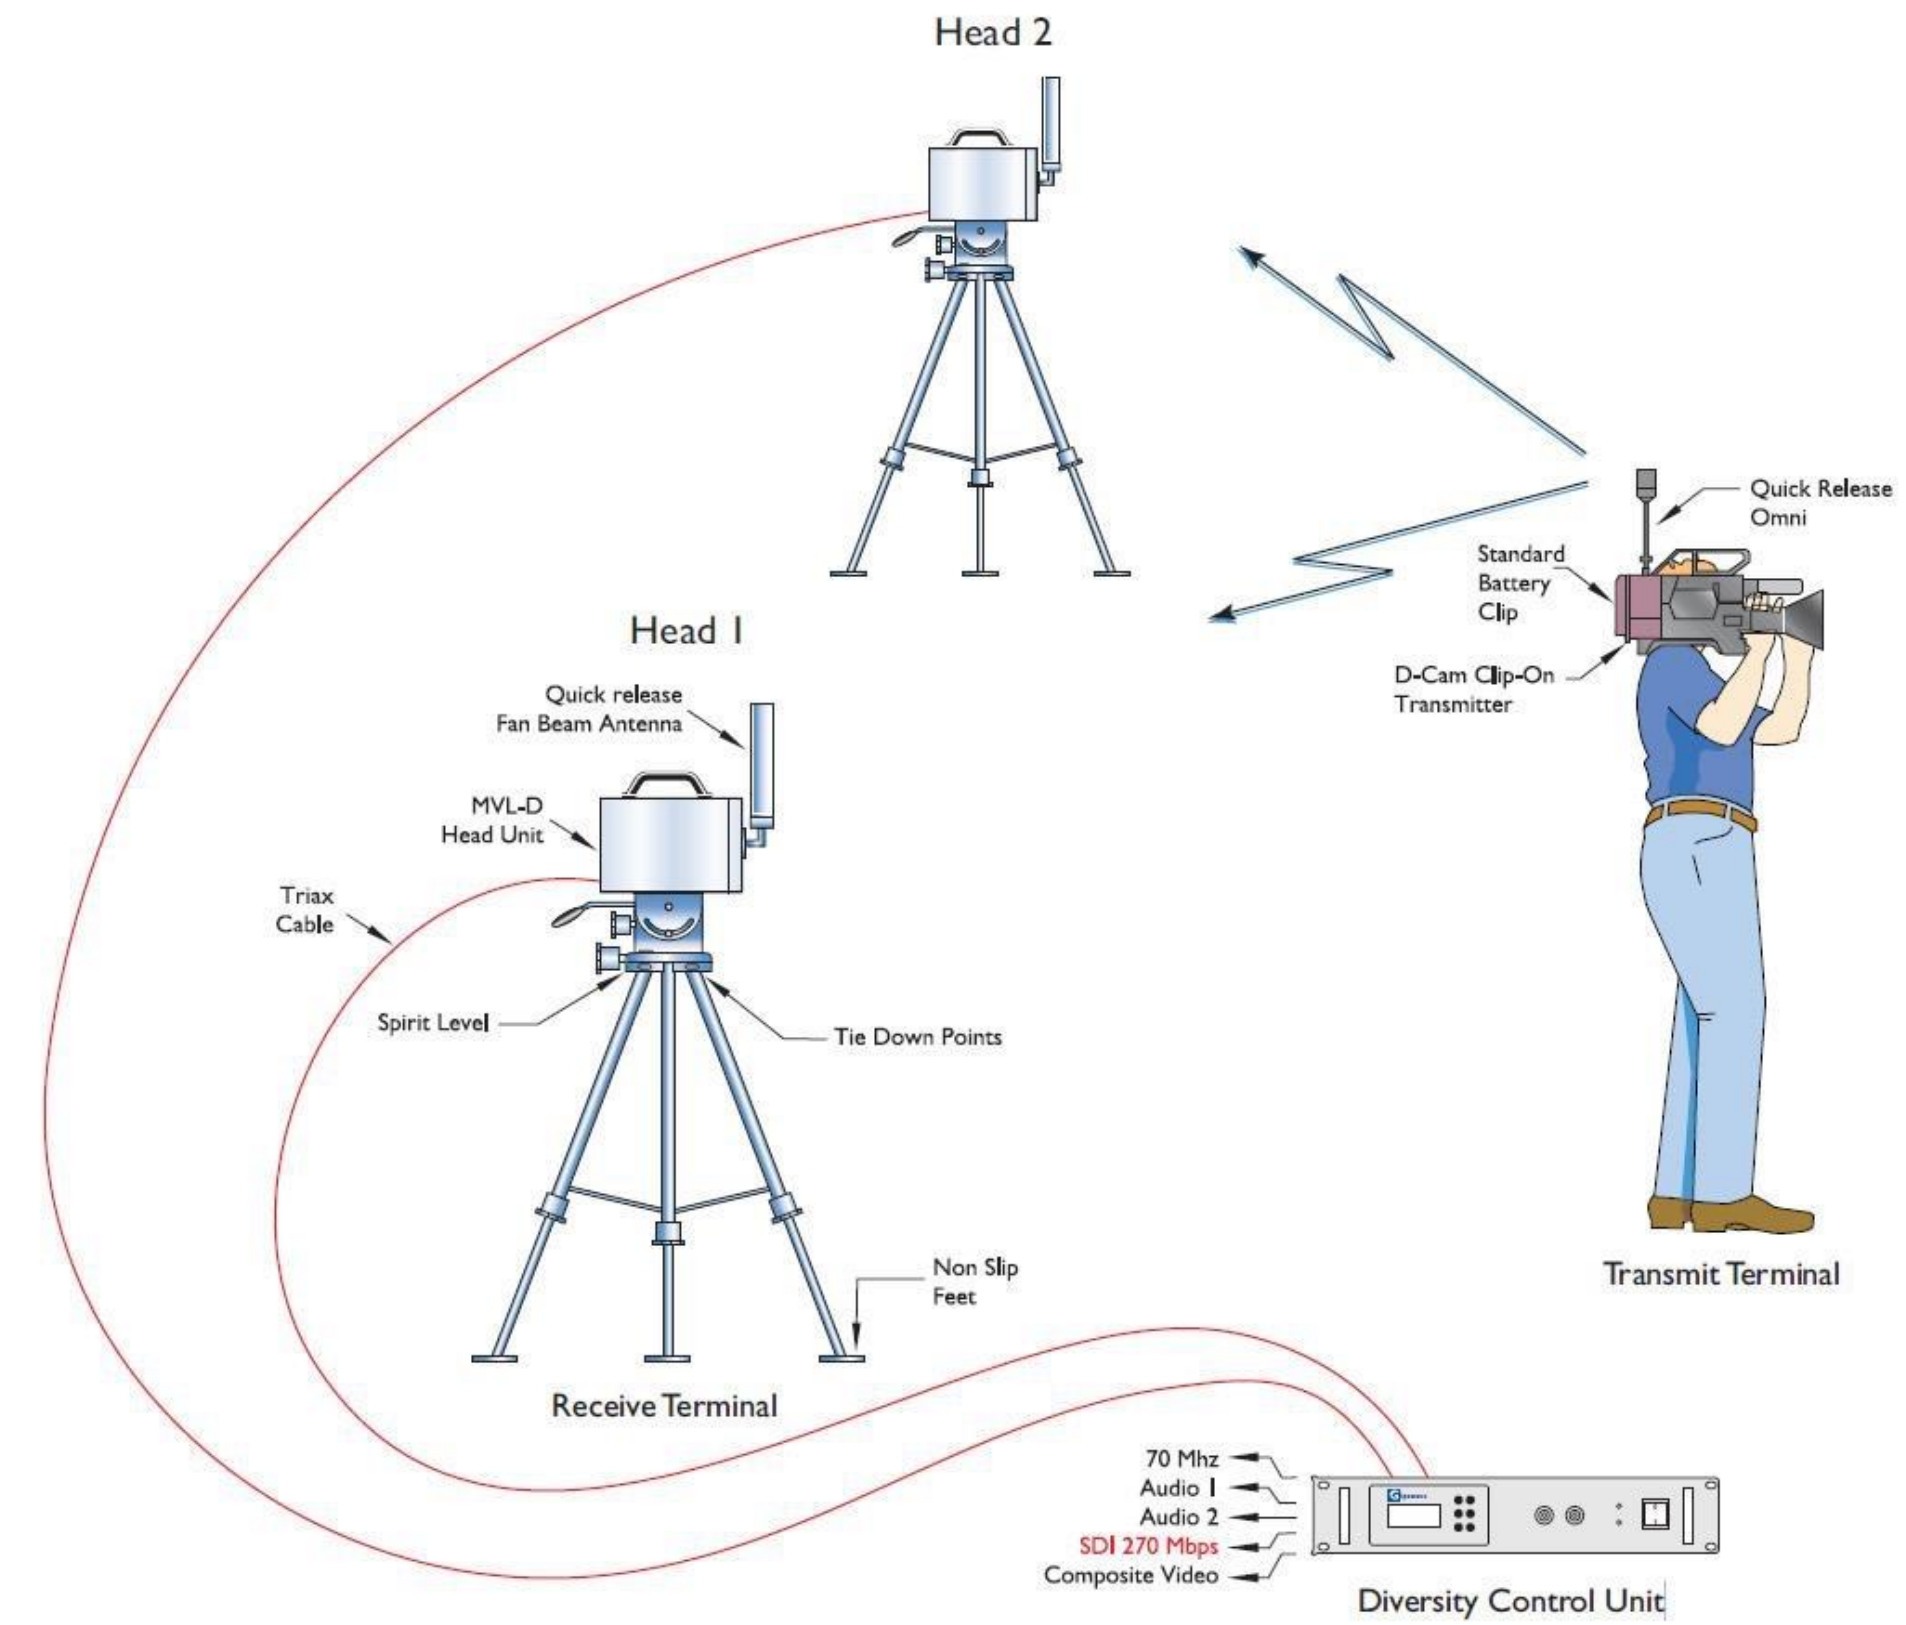

Typical D-Cam System with Diversity Receiver

Typical D-Cam System with Diversity Receiver

Typical D-Cam System with Diversity Receiver

Typical D-Cam System with Diversity Receiver

Video
 Frequency range 2.2 – 2.4 GHz programmable in 250kHz steps
 Bandwidth 8MHz Output power 100mW
 Modulation type DVB-T (QPSK 16QAM or 64QAM)

Camera Control
 Frequency range 403 - 473 MHz programmable in 12.5kHz steps
 Bandwidth 12.5 KHz Output power 1W
 Modulation type GMSK

arent

NOS

LF 2

BROADCAST
RENTAL